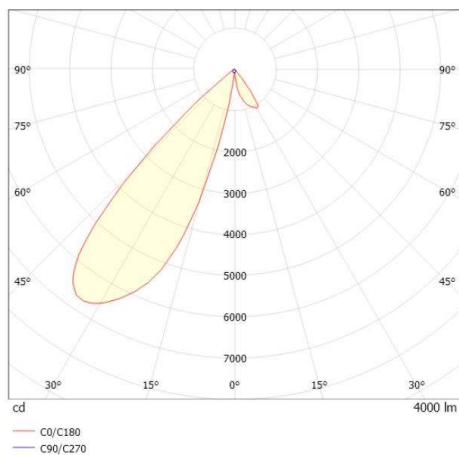

ARTIS

704-12101018705pv1

ARTIS 1 TRACK TRACK SPOTLIGHT WITH 3 PH ADAPTER made of aluminium, white, similar to RAL 9016, high-efficiently vacuum deposited synthetic reflector beam asymmetric, light output direct, swiveling 350°, tilting 30°, with converter, max. 800mA, dimmability: Pulse-DALI, adapter/ceiling base white, IP20 with the option of attaching the Lightguider for lighting the 3rd level

DRAWING

LIGHT DISTRIBUTION CURVE

TECHNICAL DETAILS

System perform. [W]	32
Bulb type	LED
Luminous flux [lm]	4000
Current sec. [mA]	800
Colour temp. [K]	3500K
CRI	HE>90
Optics	vacuum deposited synthetic reflector
Designer	INHOUSE
Converter	with converter
Light output	direct
Beam angle [°]	asymmetrisch
Voltage [V]	220-240V 50/60Hz
Material	aluminium
Length [mm]	171,5
Width [mm]	85
Height [mm]	134
IP protection class	IP20
Voltage class	protection cl. I
Net weight [kg]	0,84
Colour lamp	white
RAL	9016
Colour adapter/ceiling base	white
EAN-Number	9010870354999
Lifetime [h]	L80 B10 50 000
Energy efficiency cl.	D
No. of luminaires B16A	50