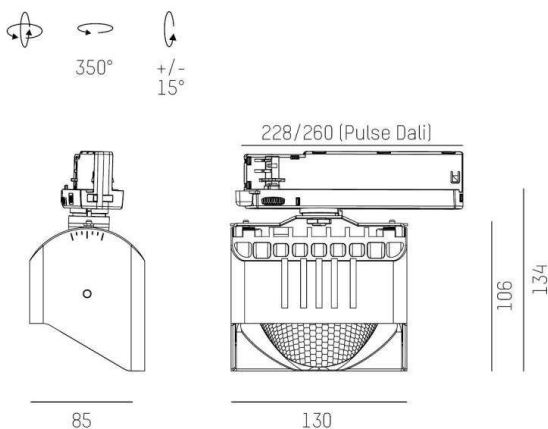

ARTIS

704-12101018705pv1

ARTIS 1 TRACK TRACK SPOTLIGHT WITH 3 PH ADAPTER made of aluminium, white, similar to RAL 9016, high-efficiently vacuum deposited synthetic reflector beam asymmetric, light output direct, swiveling 350°, tilting 30°, with converter, max. 800mA, dimmability: Pulse-DALI, adapter/ceiling base white, IP20 with the option of attaching the Lightguider for lighting the 3rd level

DRAWING

LIGHT DISTRIBUTION CURVE

TECHNICAL DETAILS

System perform. [W]	32
Bulb type	LED
Luminous flux [lm]	4000
Current sec. [mA]	800
Colour temp. [K]	3500K
CRI	HE>90
Optics	vacuum deposited synthetic reflector
Designer	INHOUSE
Converter	with converter
Light output	direct
Beam angle [°]	asymmetrisch
Voltage [V]	220-240V 50/60Hz
Material	aluminium
Length [mm]	171,5
Width [mm]	85
Height [mm]	134
IP protection class	IP20
Voltage class	protection cl. I
Net weight [kg]	0,84
Colour lamp	white
RAL	9016
Colour adapter/ceiling base	white
EAN-Number	9010870354999
Lifetime [h]	L80 B10 50 000
Energy efficiency cl.	D
No. of luminaires B16A	50