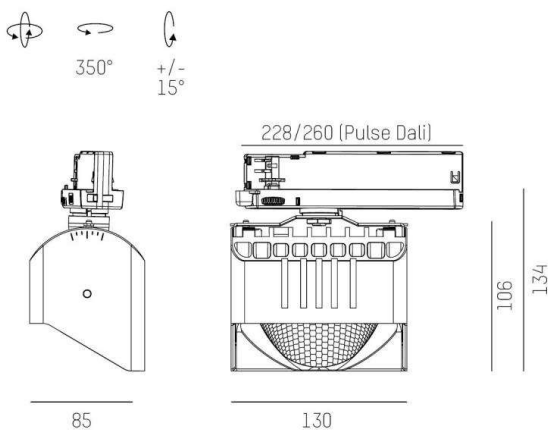

ARTIS

704-121010187060v1

ARTIS 1 TRACK TRACK SPOTLIGHT WITH 3 PH ADAPTER made of aluminium, black, similar to RAL 9005, high-efficiently vacuum deposited synthetic reflector beam asymmetric, light output direct, swiveling 350°, tilting 30°, with converter, max. 800mA, dimmability: not dimmable, adapter/ceiling base black, IP20 with the option of attaching the Lightguider for lighting the 3rd level

DRAWING

TECHNICAL DETAILS

System perform. [W]	32
Bulb type	LED
Luminous flux [lm]	4000
Current sec. [mA]	800
Colour temp. [K]	3500K
CRI	HE>90
Optics	vacuum deposited synthetic reflector
Designer	INHOUSE
Converter	with converter
Dimming	not dimmable
Light output	direct
Beam angle [°]	asymmetrisch
Voltage [V]	220-240V 50/60Hz
Material	aluminium
Length [mm]	171,5
Width [mm]	85
Height [mm]	134
IP protection class	IP20
Voltage class	protection cl. I
Net weight [kg]	0,80
Colour lamp	black
RAL	9005
Colour adapter/ceiling base	black
EAN-Number	9010870355026
Lifetime [h]	L80 B10 50 000
Energy efficiency cl.	D
No. of luminaires B16A	36

LIGHT DISTRIBUTION CURVE

The values are rated values. Power and luminous flux are initially subject to a tolerance of +/- 10%. Colour temperature tolerance: +/- 150 K. The values apply to an ambient temperature of 25°C unless otherwise specified.