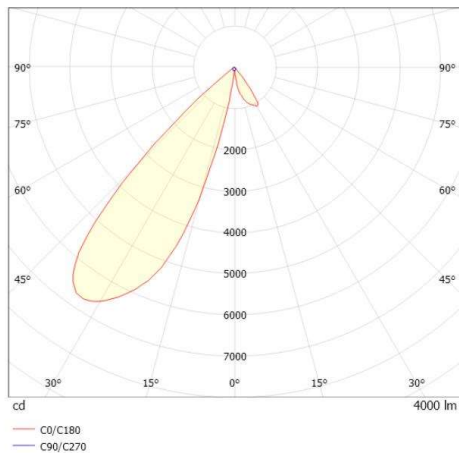

ARTIS

704-121010187060v1

ARTIS 1 TRACK TRACK SPOTLIGHT WITH 3 PH ADAPTER made of aluminium, black, similar to RAL 9005, high-efficiently vacuum deposited synthetic reflector beam asymmetric, light output direct, swiveling 350°, tilting 30°, with converter, max. 800mA, dimmability: not dimmable, adapter/ceiling base black, IP20 with the option of attaching the Lightguider for lighting the 3rd level

DRAWING

TECHNICAL DETAILS

System perform. [W]	32
Bulb type	LED
Luminous flux [lm]	4000
Current sec. [mA]	800
Colour temp. [K]	3500K
CRI	HE>90
Optics	vacuum deposited synthetic reflector
Designer	INHOUSE
Converter	with converter
Dimming	not dimmable
Light output	direct
Beam angle [°]	asymmetrisch
Voltage [V]	220-240V 50/60Hz
Material	aluminium
Length [mm]	171,5
Width [mm]	85
Height [mm]	134
IP protection class	IP20
Voltage class	protection cl. I
Net weight [kg]	0,80
Colour lamp	black
RAL	9005
Colour adapter/ceiling base	black
EAN-Number	9010870355026
Lifetime [h]	L80 B10 50 000
Energy efficiency cl.	D
No. of luminaires B16A	36

LIGHT DISTRIBUTION CURVE

The values are rated values. Power and luminous flux are initially subject to a tolerance of +/- 10%. Colour temperature tolerance: +/- 150 K. The values apply to an ambient temperature of 25°C unless otherwise specified.