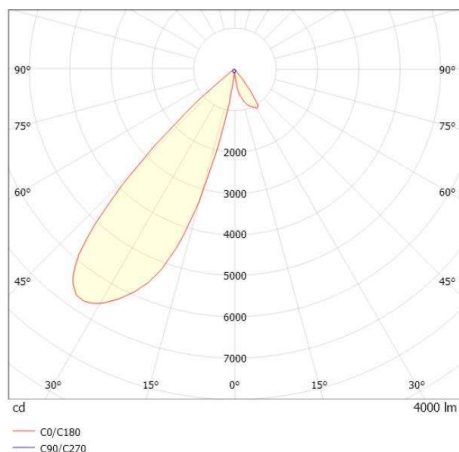

ARTIS

704-12101018706pv1

ARTIS 1 TRACK TRACK SPOTLIGHT WITH 3 PH ADAPTER made of aluminium, black, similar to RAL 9005, high-efficiently vacuum deposited synthetic reflector beam asymmetric, light output direct, swiveling 350°, tilting 30°, with converter, max. 800mA, dimmability: Pulse-DALI, adapter/ceiling base black, IP20 with the option of attaching the Lightguider for lighting the 3rd level

DRAWING

TECHNICAL DETAILS

System perform. [W]	32
Bulb type	LED
Luminous flux [lm]	4000
Current sec. [mA]	800
Colour temp. [K]	3500K
CRI	HE>90
Optics	vacuum deposited synthetic reflector
Designer	INHOUSE
Converter	with converter
Light output	direct
Beam angle [°]	asymmetrisch
Voltage [V]	220-240V 50/60Hz
Material	aluminium
Length [mm]	171,5
Width [mm]	85
Height [mm]	134
IP protection class	IP20
Voltage class	protection cl. I
Net weight [kg]	0,85
Colour lamp	black
RAL	9005
Colour adapter/ceiling base	black
EAN-Number	9010870355019
Lifetime [h]	L80 B10 50 000
Energy efficiency cl.	D
No. of luminaires B16A	50

LIGHT DISTRIBUTION CURVE

The values are rated values. Power and luminous flux are initially subject to a tolerance of +/- 10%. Colour temperature tolerance: +/- 150 K. The values apply to an ambient temperature of 25°C unless otherwise specified.