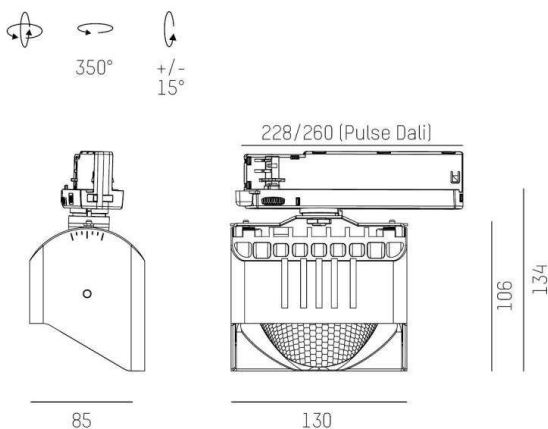

ARTIS

704-12101018706pv1

ARTIS 1 TRACK TRACK SPOTLIGHT WITH 3 PH ADAPTER made of aluminium, black, similar to RAL 9005, high-efficiently vacuum deposited synthetic reflector beam asymmetric, light output direct, swiveling 350°, tilting 30°, with converter, max. 800mA, dimmability: Pulse-DALI, adapter/ceiling base black, IP20 with the option of attaching the Lightguider for lighting the 3rd level

DRAWING

TECHNICAL DETAILS

System perform. [W]	32
Bulb type	LED
Luminous flux [lm]	4000
Current sec. [mA]	800
Colour temp. [K]	3500K
CRI	HE>90
Optics	vacuum deposited synthetic reflector
Designer	INHOUSE
Converter	with converter
Light output	direct
Beam angle [°]	asymmetrisch
Voltage [V]	220-240V 50/60Hz
Material	aluminium
Length [mm]	171,5
Width [mm]	85
Height [mm]	134
IP protection class	IP20
Voltage class	protection cl. I
Net weight [kg]	0,85
Colour lamp	black
RAL	9005
Colour adapter/ceiling base	black
EAN-Number	9010870355019
Lifetime [h]	L80 B10 50 000
Energy efficiency cl.	D
No. of luminaires B16A	50

LIGHT DISTRIBUTION CURVE

The values are rated values. Power and luminous flux are initially subject to a tolerance of +/- 10%. Colour temperature tolerance: +/- 150 K. The values apply to an ambient temperature of 25°C unless otherwise specified.