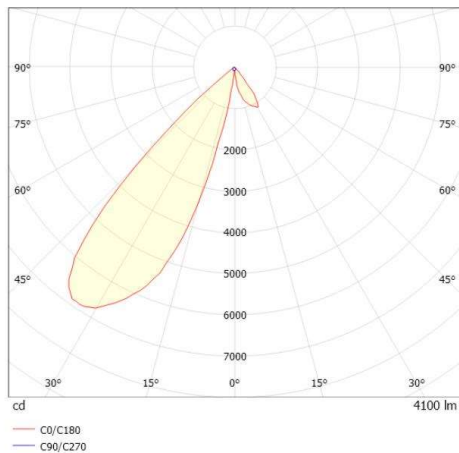

ARTIS

704-121010189050v1

ARTIS 1 TRACK TRACK SPOTLIGHT WITH 3 PH ADAPTER made of aluminium, white, similar to RAL 9016, high-efficiently vacuum deposited synthetic reflector beam asymmetric, light output direct, swiveling 350°, tilting 30°, with converter, max. 800mA, dimmability: not dimmable, adapter/ceiling base white, IP20 with the option of attaching the Lightguider for lighting the 3rd level

DRAWING

TECHNICAL DETAILS

System perform. [W]	32
Bulb type	LED
Luminous flux [lm]	4100
Current sec. [mA]	800
Colour temp. [K]	3000K
CRI	HE>90
Optics	vacuum deposited synthetic reflector
Designer	INHOUSE
Converter	with converter
Dimming	not dimmable
Light output	direct
Beam angle [°]	asymmetrisch
Voltage [V]	220-240V 50/60Hz
Material	aluminium
Length [mm]	171,5
Width [mm]	85
Height [mm]	134
IP protection class	IP20
Voltage class	protection cl. I
Net weight [kg]	0,80
Colour lamp	white
RAL	9016
Colour adapter/ceiling base	white
EAN-Number	9010870316676
Lifetime [h]	L80 B10 50 000
Energy efficiency cl.	D
No. of luminaires B16A	36

LIGHT DISTRIBUTION CURVE

The values are rated values. Power and luminous flux are initially subject to a tolerance of +/- 10%. Colour temperature tolerance: +/- 150 K. The values apply to an ambient temperature of 25°C unless otherwise specified.