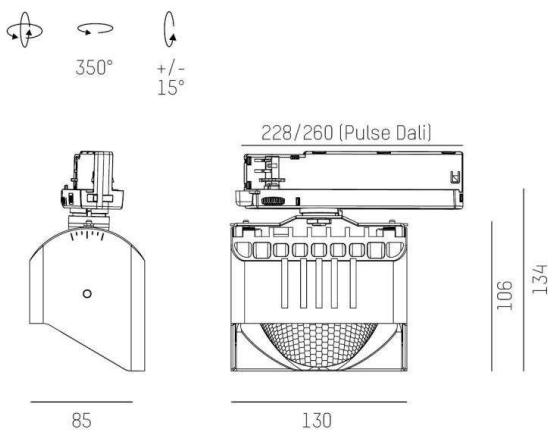

ARTIS

704-121010189050v1

ARTIS 1 TRACK TRACK SPOTLIGHT WITH 3 PH ADAPTER made of aluminium, white, similar to RAL 9016, high-efficiently vacuum deposited synthetic reflector beam asymmetric, light output direct, swiveling 350°, tilting 30°, with converter, max. 800mA, dimmability: not dimmable, adapter/ceiling base white, IP20 with the option of attaching the Lightguider for lighting the 3rd level

DRAWING

TECHNICAL DETAILS

System perform. [W]	32
Bulb type	LED
Luminous flux [lm]	4100
Current sec. [mA]	800
Colour temp. [K]	3000K
CRI	HE>90
Optics	vacuum deposited synthetic reflector
Designer	INHOUSE
Converter	with converter
Dimming	not dimmable
Light output	direct
Beam angle [°]	asymmetrisch
Voltage [V]	220-240V 50/60Hz
Material	aluminium
Length [mm]	171,5
Width [mm]	85
Height [mm]	134
IP protection class	IP20
Voltage class	protection cl. I
Net weight [kg]	0,80
Colour lamp	white
RAL	9016
Colour adapter/ceiling base	white
EAN-Number	9010870316676
Lifetime [h]	L80 B10 50 000
Energy efficiency cl.	D
No. of luminaires B16A	36

LIGHT DISTRIBUTION CURVE

The values are rated values. Power and luminous flux are initially subject to a tolerance of +/- 10%. Colour temperature tolerance: +/- 150 K. The values apply to an ambient temperature of 25°C unless otherwise specified.