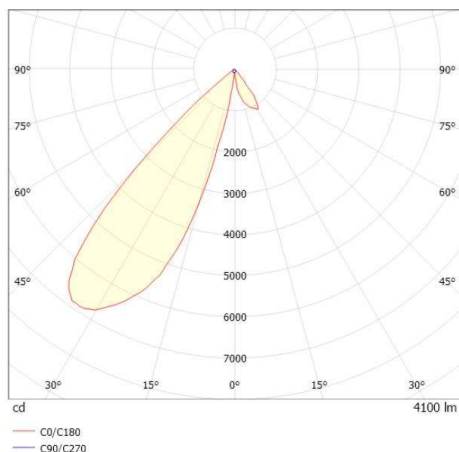

ARTIS

704-12101018905pv1

ARTIS 1 TRACK TRACK SPOTLIGHT WITH 3 PH ADAPTER made of aluminium, white, similar to RAL 9016, high-efficiently vacuum deposited synthetic reflector beam asymmetric, light output direct, swiveling 350°, tilting 30°, with converter, max. 800mA, dimmability: Pulse-DALI, adapter/ceiling base white, IP20 with the option of attaching the Lightguider for lighting the 3rd level

DRAWING

TECHNICAL DETAILS

System perform. [W]	32
Bulb type	LED
Luminous flux [lm]	4100
Current sec. [mA]	800
Colour temp. [K]	3000K
CRI	HE>90
Optics	vacuum deposited synthetic reflector
Designer	INHOUSE
Converter	with converter
Light output	direct
Beam angle [°]	asymmetrisch
Voltage [V]	220-240V 50/60Hz
Material	aluminium
Length [mm]	171,5
Width [mm]	85
Height [mm]	134
IP protection class	IP20
Voltage class	protection cl. I
Net weight [kg]	0,84
Colour lamp	white
RAL	9016
Colour adapter/ceiling base	white
EAN-Number	9010870316669
Lifetime [h]	L80 B10 50 000
Energy efficiency cl.	D
No. of luminaires B16A	50

LIGHT DISTRIBUTION CURVE

The values are rated values. Power and luminous flux are initially subject to a tolerance of +/- 10%. Colour temperature tolerance: +/- 150 K. The values apply to an ambient temperature of 25°C unless otherwise specified.