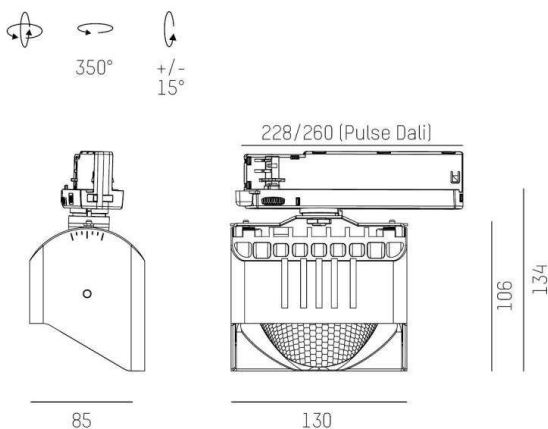

ARTIS

704-12101018905pv1

ARTIS 1 TRACK TRACK SPOTLIGHT WITH 3 PH ADAPTER made of aluminium, white, similar to RAL 9016, high-efficiently vacuum deposited synthetic reflector beam asymmetric, light output direct, swiveling 350°, tilting 30°, with converter, max. 800mA, dimmability: Pulse-DALI, adapter/ceiling base white, IP20 with the option of attaching the Lightguider for lighting the 3rd level

DRAWING

TECHNICAL DETAILS

System perform. [W]	32
Bulb type	LED
Luminous flux [lm]	4100
Current sec. [mA]	800
Colour temp. [K]	3000K
CRI	HE>90
Optics	vacuum deposited synthetic reflector
Designer	INHOUSE
Converter	with converter
Light output	direct
Beam angle [°]	asymmetrisch
Voltage [V]	220-240V 50/60Hz
Material	aluminium
Length [mm]	171,5
Width [mm]	85
Height [mm]	134
IP protection class	IP20
Voltage class	protection cl. I
Net weight [kg]	0,84
Colour lamp	white
RAL	9016
Colour adapter/ceiling base	white
EAN-Number	9010870316669
Lifetime [h]	L80 B10 50 000
Energy efficiency cl.	D
No. of luminaires B16A	50

LIGHT DISTRIBUTION CURVE

The values are rated values. Power and luminous flux are initially subject to a tolerance of +/- 10%. Colour temperature tolerance: +/- 150 K. The values apply to an ambient temperature of 25°C unless otherwise specified.