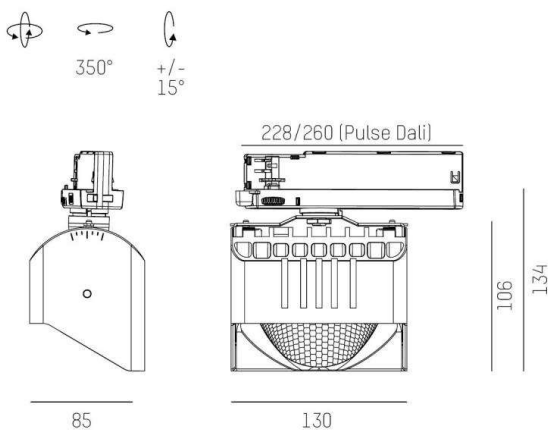

ARTIS

704-121010189060v1

ARTIS 1 TRACK TRACK SPOTLIGHT WITH 3 PH ADAPTER made of aluminium, black, similar to RAL 9005, high-efficiently vacuum deposited synthetic reflector beam asymmetric, light output direct, swiveling 350°, tilting 30°, with converter, max. 800mA, dimmability: not dimmable, adapter/ceiling base black, IP20 with the option of attaching the Lightguider for lighting the 3rd level

DRAWING

TECHNICAL DETAILS

System perform. [W]	32
Bulb type	LED
Luminous flux [lm]	4100
Current sec. [mA]	800
Colour temp. [K]	3000K
CRI	HE>90
Optics	vacuum deposited synthetic reflector
Designer	INHOUSE
Converter	with converter
Dimming	not dimmable
Light output	direct
Beam angle [°]	asymmetrisch
Voltage [V]	220-240V 50/60Hz
Material	aluminium
Length [mm]	171,5
Width [mm]	85
Height [mm]	134
IP protection class	IP20
Voltage class	protection cl. I
Net weight [kg]	0,80
Colour lamp	black
RAL	9005
Colour adapter/ceiling base	black
EAN-Number	9010870316690
Lifetime [h]	L80 B10 50 000
Energy efficiency cl.	D
No. of luminaires B16A	36

LIGHT DISTRIBUTION CURVE

The values are rated values. Power and luminous flux are initially subject to a tolerance of +/- 10%. Colour temperature tolerance: +/- 150 K. The values apply to an ambient temperature of 25°C unless otherwise specified.