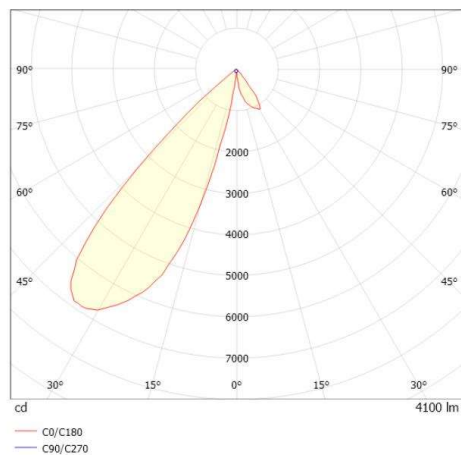

ARTIS

704-121010189060v1

ARTIS 1 TRACK TRACK SPOTLIGHT WITH 3 PH ADAPTER made of aluminium, black, similar to RAL 9005, high-efficiently vacuum deposited synthetic reflector beam asymmetric, light output direct, swiveling 350°, tilting 30°, with converter, max. 800mA, dimmability: not dimmable, adapter/ceiling base black, IP20 with the option of attaching the Lightguider for lighting the 3rd level

DRAWING

TECHNICAL DETAILS

System perform. [W]	32
Bulb type	LED
Luminous flux [lm]	4100
Current sec. [mA]	800
Colour temp. [K]	3000K
CRI	HE>90
Optics	vacuum deposited synthetic reflector
Designer	INHOUSE
Converter	with converter
Dimming	not dimmable
Light output	direct
Beam angle [°]	asymmetrisch
Voltage [V]	220-240V 50/60Hz
Material	aluminium
Length [mm]	171,5
Width [mm]	85
Height [mm]	134
IP protection class	IP20
Voltage class	protection cl. I
Net weight [kg]	0,80
Colour lamp	black
RAL	9005
Colour adapter/ceiling base	black
EAN-Number	9010870316690
Lifetime [h]	L80 B10 50 000
Energy efficiency cl.	D
No. of luminaires B16A	36

LIGHT DISTRIBUTION CURVE

The values are rated values. Power and luminous flux are initially subject to a tolerance of +/- 10%. Colour temperature tolerance: +/- 150 K. The values apply to an ambient temperature of 25°C unless otherwise specified.