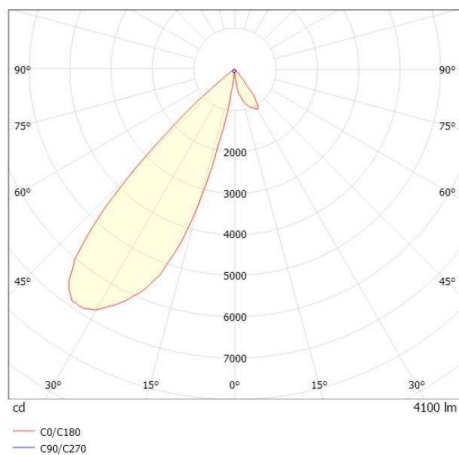

ARTIS

704-12101018906pv1

ARTIS 1 TRACK TRACK SPOTLIGHT WITH 3 PH ADAPTER made of aluminium, black, similar to RAL 9005, high-efficiently vacuum deposited synthetic reflector beam asymmetric, light output direct, swiveling 350°, tilting 30°, with converter, max. 800mA, dimmability: Pulse-DALI, adapter/ceiling base black, IP20 with the option of attaching the Lightguider for lighting the 3rd level

DRAWING

TECHNICAL DETAILS

System perform. [W]	32
Bulb type	LED
Luminous flux [lm]	4100
Current sec. [mA]	800
Colour temp. [K]	3000K
CRI	HE>90
Optics	vacuum deposited synthetic reflector
Designer	INHOUSE
Converter	with converter
Light output	direct
Beam angle [°]	asymmetrisch
Voltage [V]	220-240V 50/60Hz
Material	aluminium
Length [mm]	171,5
Width [mm]	85
Height [mm]	134
IP protection class	IP20
Voltage class	protection cl. I
Net weight [kg]	0,85
Colour lamp	black
RAL	9005
Colour adapter/ceiling base	black
EAN-Number	9010870316683
Lifetime [h]	L80 B10 50 000
Energy efficiency cl.	D
No. of luminaires B16A	50

LIGHT DISTRIBUTION CURVE

The values are rated values. Power and luminous flux are initially subject to a tolerance of +/- 10%. Colour temperature tolerance: +/- 150 K. The values apply to an ambient temperature of 25°C unless otherwise specified.