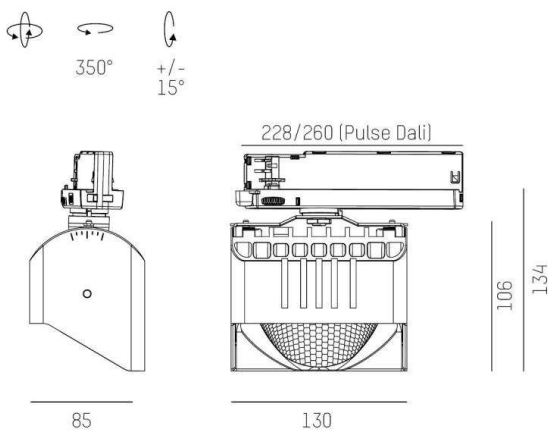

ARTIS

704-12101018906pv1

ARTIS 1 TRACK TRACK SPOTLIGHT WITH 3 PH ADAPTER made of aluminium, black, similar to RAL 9005, high-efficiently vacuum deposited synthetic reflector beam asymmetric, light output direct, swiveling 350°, tilting 30°, with converter, max. 800mA, dimmability: Pulse-DALI, adapter/ceiling base black, IP20 with the option of attaching the Lightguider for lighting the 3rd level

DRAWING

TECHNICAL DETAILS

System perform. [W]	32
Bulb type	LED
Luminous flux [lm]	4100
Current sec. [mA]	800
Colour temp. [K]	3000K
CRI	HE>90
Optics	vacuum deposited synthetic reflector
Designer	INHOUSE
Converter	with converter
Light output	direct
Beam angle [°]	asymmetrisch
Voltage [V]	220-240V 50/60Hz
Material	aluminium
Length [mm]	171,5
Width [mm]	85
Height [mm]	134
IP protection class	IP20
Voltage class	protection cl. I
Net weight [kg]	0,85
Colour lamp	black
RAL	9005
Colour adapter/ceiling base	black
EAN-Number	9010870316683
Lifetime [h]	L80 B10 50 000
Energy efficiency cl.	D
No. of luminaires B16A	50

LIGHT DISTRIBUTION CURVE

The values are rated values. Power and luminous flux are initially subject to a tolerance of +/- 10%. Colour temperature tolerance: +/- 150 K. The values apply to an ambient temperature of 25°C unless otherwise specified.