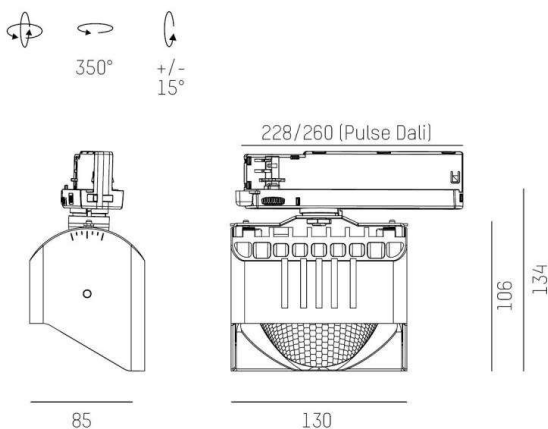

ARTIS MATRIX

704-121030183050v1

ARTIS 1 MATRIX FLOOR TRACK TRACK SPOTLIGHT WITH 3 PH ADAPTER made of aluminium, white, similar to RAL 9016, high-efficiently vacuum deposited synthetic reflector beam asymmetric, light output direct, swiveling 350°, tilting 30°, with converter, max. 800mA, dimmability: not dimmable, adapter/ceiling base white, IP20 with the option of attaching the Lightguider for lighting the 3rd level and 3-level electrically adjustable floor matrix

DRAWING

TECHNICAL DETAILS

System perform. [W]	32
Bulb type	LED
Luminous flux [lm]	3790
Current sec. [mA]	800
Colour temp. [K]	2700K
CRI	HE>90
Optics	vacuum deposited synthetic reflector
Designer	INHOUSE
Converter	with converter
Dimming	not dimmable
Light output	direct
Beam angle [°]	asymmetrisch
Voltage [V]	220-240V 50/60Hz
Material	aluminium
Length [mm]	224
Width [mm]	85
Height [mm]	134
IP protection class	IP20
Voltage class	protection cl. I
Net weight [kg]	0,87
Colour lamp	white
RAL	9016
Colour adapter/ceiling base	white
EAN-Number	9010870316751
Lifetime [h]	L80 B10 50 000
Energy efficiency cl.	D
No. of luminaires B16A	36

LIGHT DISTRIBUTION CURVE

The values are rated values. Power and luminous flux are initially subject to a tolerance of +/- 10%. Colour temperature tolerance: +/- 150 K. The values apply to an ambient temperature of 25°C unless otherwise specified.