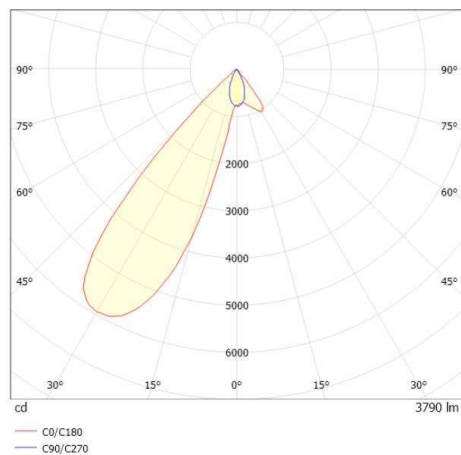

ARTIS MATRIX

704-121030183050v1

ARTIS 1 MATRIX FLOOR TRACK TRACK SPOTLIGHT WITH 3 PH ADAPTER made of aluminium, white, similar to RAL 9016, high-efficiently vacuum deposited synthetic reflector beam asymmetric, light output direct, swiveling 350°, tilting 30°, with converter, max. 800mA, dimmability: not dimmable, adapter/ceiling base white, IP20 with the option of attaching the Lightguider for lighting the 3rd level and 3-level electrically adjustable floor matrix

DRAWING

TECHNICAL DETAILS

System perform. [W]	32
Bulb type	LED
Luminous flux [lm]	3790
Current sec. [mA]	800
Colour temp. [K]	2700K
CRI	HE>90
Optics	vacuum deposited synthetic reflector
Designer	INHOUSE
Converter	with converter
Dimming	not dimmable
Light output	direct
Beam angle [°]	asymmetrisch
Voltage [V]	220-240V 50/60Hz
Material	aluminium
Length [mm]	224
Width [mm]	85
Height [mm]	134
IP protection class	IP20
Voltage class	protection cl. I
Net weight [kg]	0,87
Colour lamp	white
RAL	9016
Colour adapter/ceiling base	white
EAN-Number	9010870316751
Lifetime [h]	L80 B10 50 000
Energy efficiency cl.	D
No. of luminaires B16A	36

LIGHT DISTRIBUTION CURVE

The values are rated values. Power and luminous flux are initially subject to a tolerance of +/- 10%. Colour temperature tolerance: +/- 150 K. The values apply to an ambient temperature of 25°C unless otherwise specified.