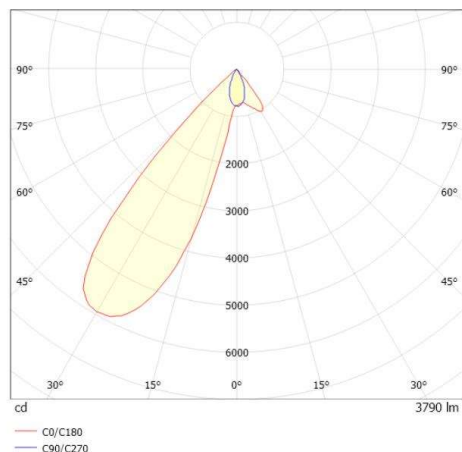

ARTIS MATRIX

704-121030183060v1

ARTIS 1 MATRIX FLOOR TRACK TRACK SPOTLIGHT WITH 3 PH ADAPTER made of aluminium, black, similar to RAL 9005, high-efficiently vacuum deposited synthetic reflector beam asymmetric, light output direct, swiveling 350°, tilting 30°, with converter, max. 800mA, dimmability: not dimmable, adapter/ceiling base black, IP20 with the option of attaching the Lightguider for lighting the 3rd level and 3-level electrically adjustable floor matrix

DRAWING

TECHNICAL DETAILS

System perform. [W]	32
Bulb type	LED
Luminous flux [lm]	3790
Current sec. [mA]	800
Colour temp. [K]	2700K
CRI	HE>90
Optics	vacuum deposited synthetic reflector
Designer	INHOUSE
Converter	with converter
Dimming	not dimmable
Light output	direct
Beam angle [°]	asymmetrisch
Voltage [V]	220-240V 50/60Hz
Material	aluminium
Length [mm]	224
Width [mm]	85
Height [mm]	134
IP protection class	IP20
Voltage class	protection cl. I
Net weight [kg]	0,87
Colour lamp	black
RAL	9005
Colour adapter/ceiling base	black
EAN-Number	9010870316775
Lifetime [h]	L80 B10 50 000
Energy efficiency cl.	D
No. of luminaires B16A	36

LIGHT DISTRIBUTION CURVE

The values are rated values. Power and luminous flux are initially subject to a tolerance of +/- 10%. Colour temperature tolerance: +/- 150 K. The values apply to an ambient temperature of 25°C unless otherwise specified.