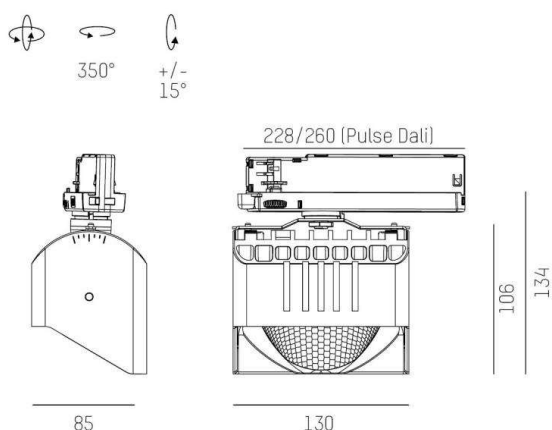

ARTIS MATRIX

704-121030183060v1

ARTIS 1 MATRIX FLOOR TRACK TRACK SPOTLIGHT WITH 3 PH ADAPTER made of aluminium, black, similar to RAL 9005, high-efficiently vacuum deposited synthetic reflector beam asymmetric, light output direct, swiveling 350°, tilting 30°, with converter, max. 800mA, dimmability: not dimmable, adapter/ceiling base black, IP20 with the option of attaching the Lightguider for lighting the 3rd level and 3-level electrically adjustable floor matrix

DRAWING

TECHNICAL DETAILS

System perform. [W]	32
Bulb type	LED
Luminous flux [lm]	3790
Current sec. [mA]	800
Colour temp. [K]	2700K
CRI	HE>90
Optics	vacuum deposited synthetic reflector
Designer	INHOUSE
Converter	with converter
Dimming	not dimmable
Light output	direct
Beam angle [°]	asymmetrisch
Voltage [V]	220-240V 50/60Hz
Material	aluminium
Length [mm]	224
Width [mm]	85
Height [mm]	134
IP protection class	IP20
Voltage class	protection cl. I
Net weight [kg]	0,87
Colour lamp	black
RAL	9005
Colour adapter/ceiling base	black
EAN-Number	9010870316775
Lifetime [h]	L80 B10 50 000
Energy efficiency cl.	D
No. of luminaires B16A	36

LIGHT DISTRIBUTION CURVE

The values are rated values. Power and luminous flux are initially subject to a tolerance of +/- 10%. Colour temperature tolerance: +/- 150 K. The values apply to an ambient temperature of 25°C unless otherwise specified.