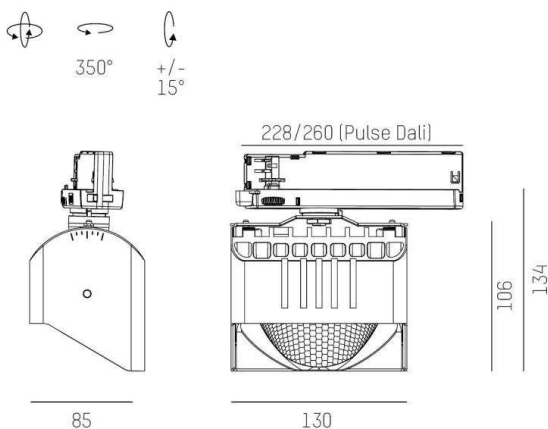

ARTIS MATRIX

704-121030184060v1

ARTIS 1 MATRIX FLOOR TRACK TRACK SPOTLIGHT WITH 3 PH ADAPTER made of aluminium, black, similar to RAL 9005, high-efficiently vacuum deposited synthetic reflector beam asymmetric, light output direct, swiveling 350°, tilting 30°, with converter, max. 800mA, dimmability: not dimmable, adapter/ceiling base black, IP20 with the option of attaching the Lightguider for lighting the 3rd level and 3-level electrically adjustable floor matrix

DRAWING

TECHNICAL DETAILS

System perform. [W]	32
Bulb type	LED
Luminous flux [lm]	4250
Current sec. [mA]	800
Colour temp. [K]	4000K
CRI	HE>90
Optics	vacuum deposited synthetic reflector
Designer	INHOUSE
Converter	with converter
Dimming	not dimmable
Light output	direct
Beam angle [°]	asymmetrisch
Voltage [V]	220-240V 50/60Hz
Material	aluminium
Length [mm]	224
Width [mm]	85
Height [mm]	134
IP protection class	IP20
Voltage class	protection cl. I
Net weight [kg]	0,87
Colour lamp	black
RAL	9005
Colour adapter/ceiling base	black
EAN-Number	9010870316737
Lifetime [h]	L80 B10 50 000
Energy efficiency cl.	D
No. of luminaires B16A	36

LIGHT DISTRIBUTION CURVE

The values are rated values. Power and luminous flux are initially subject to a tolerance of +/- 10%. Colour temperature tolerance: +/- 150 K. The values apply to an ambient temperature of 25°C unless otherwise specified.