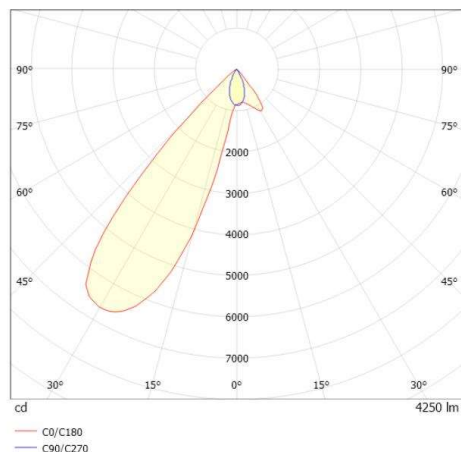

ARTIS MATRIX

704-121030184060v1

ARTIS 1 MATRIX FLOOR TRACK TRACK SPOTLIGHT WITH 3 PH ADAPTER made of aluminium, black, similar to RAL 9005, high-efficiently vacuum deposited synthetic reflector beam asymmetric, light output direct, swiveling 350°, tilting 30°, with converter, max. 800mA, dimmability: not dimmable, adapter/ceiling base black, IP20 with the option of attaching the Lightguider for lighting the 3rd level and 3-level electrically adjustable floor matrix

DRAWING

TECHNICAL DETAILS

System perform. [W]	32
Bulb type	LED
Luminous flux [lm]	4250
Current sec. [mA]	800
Colour temp. [K]	4000K
CRI	HE>90
Optics	vacuum deposited synthetic reflector
Designer	INHOUSE
Converter	with converter
Dimming	not dimmable
Light output	direct
Beam angle [°]	asymmetrisch
Voltage [V]	220-240V 50/60Hz
Material	aluminium
Length [mm]	224
Width [mm]	85
Height [mm]	134
IP protection class	IP20
Voltage class	protection cl. I
Net weight [kg]	0,87
Colour lamp	black
RAL	9005
Colour adapter/ceiling base	black
EAN-Number	9010870316737
Lifetime [h]	L80 B10 50 000
Energy efficiency cl.	D
No. of luminaires B16A	36

LIGHT DISTRIBUTION CURVE

The values are rated values. Power and luminous flux are initially subject to a tolerance of +/- 10%. Colour temperature tolerance: +/- 150 K. The values apply to an ambient temperature of 25°C unless otherwise specified.