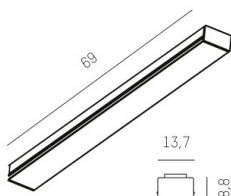

## DRAWING

## TECHNICAL DETAILS

Designer	INHOUSE
Converter	with converter
Voltage [V]	24 VDC
Material	PMMA
Length [mm]	73
Width [mm]	13,2
Height [mm]	8,77
IP protection class	IP20
Voltage class	protection cl. III
Shock resistance	IK03
Net weight [kg]	0,25
Colour lamp	satined black
EAN-Number	9010506823721
Lifetime [h]	L80 B10 50 000