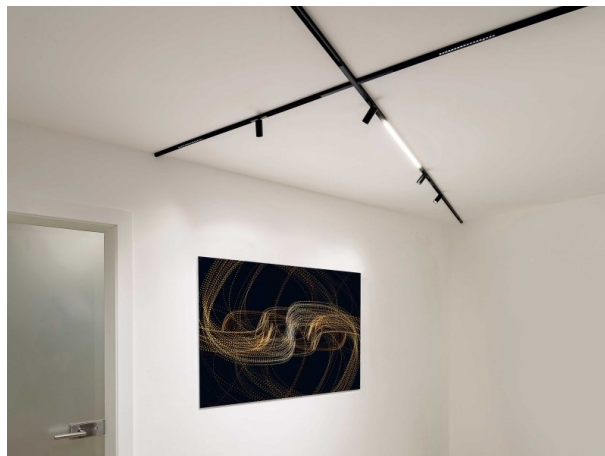

**MAGNETICS**

**708-001020000060**

MAGNETICS TRACK RAIL 24V made of die-cast aluminium, black, similar to RAL 9005, without converter, dimmability: see converter, IP20

**DRAWING**

**TECHNICAL DETAILS**

Designer	INHOUSE
Converter	without converter
Dimming	see converter
Voltage [V]	24 VDC
Material	die-cast aluminium
Length [mm]	600
Width [mm]	16,5
Height [mm]	12,6
IP protection class	IP20
Voltage class	protection cl. III
Shock resistance	IK06
Net weight [kg]	0,20
Colour lamp	black
RAL	9005
EAN-Number	9010506215106