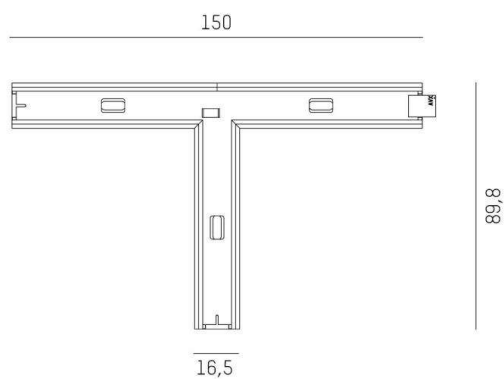

## DRAWING

## TECHNICAL DETAILS

Designer	INHOUSE
Material	die-cast aluminium
Length [mm]	150
Width [mm]	90
Height [mm]	12,6
IP protection class	IP20
Voltage class	protection cl. III
Net weight [kg]	0,17
Color lamp	black
RAL	9005
EAN-Number	9010506267747