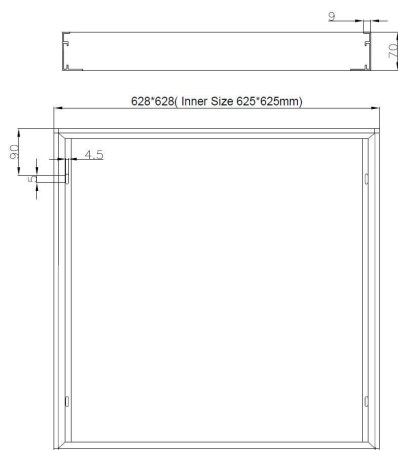

PANA

712-056000000050

BACKLITE 625 ACCESSORY made of aluminium,

**DRAWING****TECHNICAL DETAILS**

Material	aluminium
Length [mm]	625
Width [mm]	625
Height [mm]	70
IP protection class	IP20
Net weight [kg]	0,90
EAN-Number	9010506707182

LIGHT DISTRIBUTION CURVE

The values are rated values. Power and luminous flux are initially subject to a tolerance of +/- 10%. Colour temperature tolerance: +/- 150 K. The values apply to an ambient temperature of 25°C unless otherwise specified.