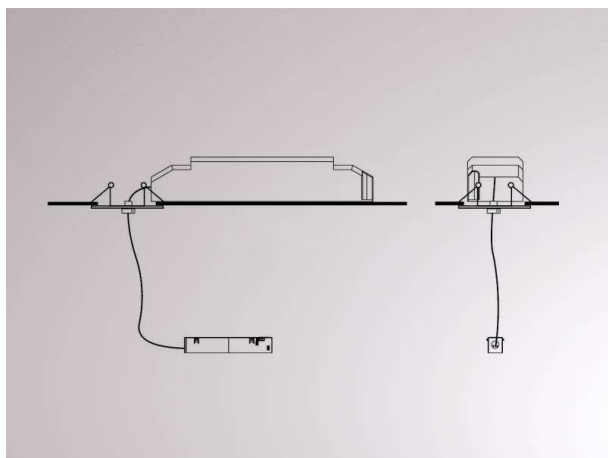

VALO

720-001170000660

DRAWING

 1 - 20 mm

 100 mm, ET 120 mm

TECHNICAL DETAILS

System perform. [W]	MAX. 150
Converter	with converter
Voltage [V]	220-240V 50/60Hz
Material	steel sheet
Width [mm]	61
Height [mm]	49
Pendant length [mm]	1500
Ceiling cutout [mm]	100
Ceiling thickness [mm]	1-20
Recess depth [mm]	120
IP protection class	IP20
Voltage class	protection cl. II
Net weight [kg]	1,54
Color lamp	black
RAL	9016
Color adapter/ceiling base	black
Electric wire	transparent
EAN-Number	9010506240597
No. of luminaires B16A	15

LIGHT DISTRIBUTION CURVE

The values are rated values. Power and luminous flux are initially subject to a tolerance of +/- 10%. Colour temperature tolerance: +/- 150 K. The values apply to an ambient temperature of 25°C unless otherwise specified.