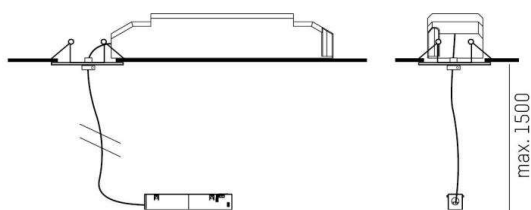

VALO

720-001170000660

DRAWING

 1 - 20 mm

 100 mm, ET 120 mm

TECHNICAL DETAILS

System perform. [W]	MAX. 150
Converter	with converter
Voltage [V]	220-240V 50/60Hz
Material	steel sheet
Width [mm]	61
Height [mm]	49
Pendant length [mm]	1500
Ceiling cutout [mm]	100
Ceiling thickness [mm]	1-20
Recess depth [mm]	120
IP protection class	IP20
Voltage class	protection cl. II
Net weight [kg]	1,54
Color lamp	black
RAL	9016
Color adapter/ceiling base	black
Electric wire	transparent
EAN-Number	9010506240597
No. of luminaires B16A	15

LIGHT DISTRIBUTION CURVE

The values are rated values. Power and luminous flux are initially subject to a tolerance of +/- 10%. Colour temperature tolerance: +/- 150 K. The values apply to an ambient temperature of 25°C unless otherwise specified.