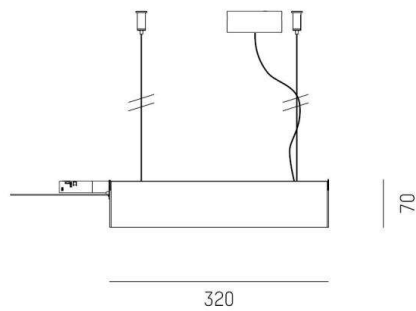

## DRAWING

## TECHNICAL DETAILS

System perform. [W]	MAX. 150
Converter	with converter
Voltage [V]	220-240V 50/60Hz
Material	steel sheet
Pendant length [mm]	1500
Diameter [mm]	70
IP protection class	IP20
Voltage class	protection cl. I
Net weight [kg]	1,86
Color lamp	white
RAL	9016
Color adapter/ceiling base	white
EAN-Number	9010506268072
No. of luminaires B16A	15