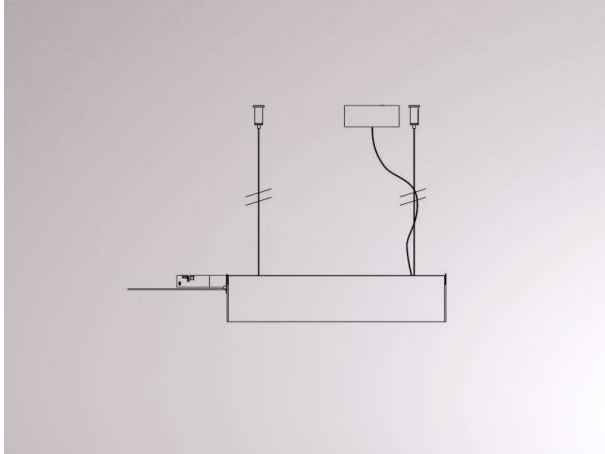

## DRAWING

## TECHNICAL DETAILS

System perform. [W]	MAX. 150
Converter	with converter
Voltage [V]	220-240V 50/60Hz
Material	steel sheet
Pendant length [mm]	1500
Diameter [mm]	70
IP protection class	IP20
Voltage class	protection cl. I
Net weight [kg]	1,86
Color lamp	white
RAL	9016
Color adapter/ceiling base	white
EAN-Number	9010506268072
No. of luminaires B16A	15