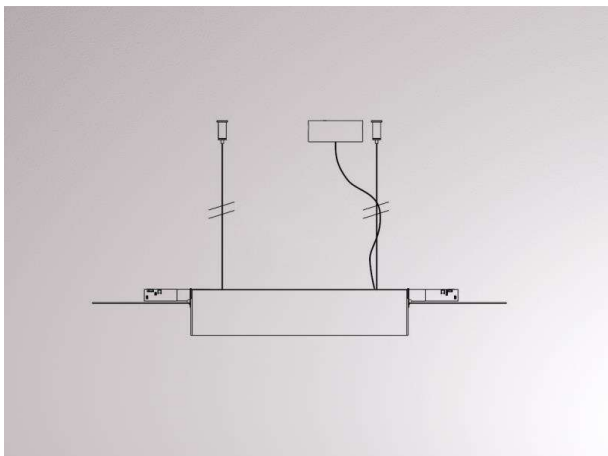

VALO

720-001240000050

DRAWING

TECHNICAL DETAILS

System perform. [W]	MAX. 150
Converter	with converter
Voltage [V]	220-240V 50/60Hz
Material	steel sheet
Pendant length [mm]	1500
Diameter [mm]	70
IP protection class	IP20
Voltage class	protection cl. I
Net weight [kg]	1,91
Color lamp	white
RAL	9016
Color adapter/ceiling base	white
EAN-Number	9010506268157
No. of luminaires B16A	15

LIGHT DISTRIBUTION CURVE

The values are rated values. Power and luminous flux are initially subject to a tolerance of +/- 10%. Colour temperature tolerance: +/- 150 K. The values apply to an ambient temperature of 25°C unless otherwise specified.