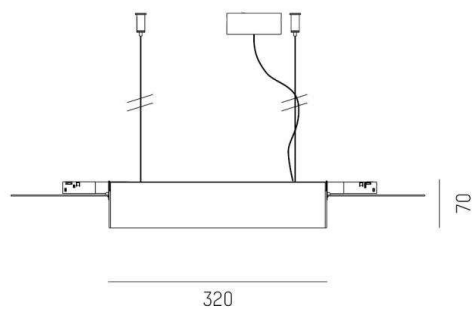

VALO

720-001240000050

DRAWING

TECHNICAL DETAILS

System perform. [W]	MAX. 150
Converter	with converter
Voltage [V]	220-240V 50/60Hz
Material	steel sheet
Pendant length [mm]	1500
Diameter [mm]	70
IP protection class	IP20
Voltage class	protection cl. I
Net weight [kg]	1,91
Color lamp	white
RAL	9016
Color adapter/ceiling base	white
EAN-Number	9010506268157
No. of luminaires B16A	15

LIGHT DISTRIBUTION CURVE

The values are rated values. Power and luminous flux are initially subject to a tolerance of +/- 10%. Colour temperature tolerance: +/- 150 K. The values apply to an ambient temperature of 25°C unless otherwise specified.