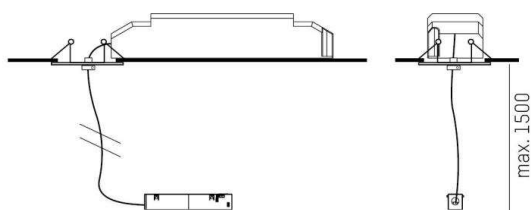

VALO

720-001270000550

DRAWING

 1 - 20 mm

 100 mm, ET 120 mm

TECHNICAL DETAILS

System perform. [W]	MAX. 150
Converter	with converter
Voltage [V]	220-240V 50/60Hz
Material	steel sheet
Length [mm]	245
Width [mm]	61
Height [mm]	49
Pendant length [mm]	4000
Ceiling cutout [mm]	100
Ceiling thickness [mm]	1-20
Recess depth [mm]	120
IP protection class	IP20
Voltage class	protection cl. II
Net weight [kg]	1,71
Color lamp	white
RAL	9016
Color adapter/ceiling base	white
Electric wire	transparent
EAN-Number	9010506309980
No. of luminaires B16A	15

LIGHT DISTRIBUTION CURVE

The values are rated values. Power and luminous flux are initially subject to a tolerance of +/- 10%. Colour temperature tolerance: +/- 150 K. The values apply to an ambient temperature of 25°C unless otherwise specified.