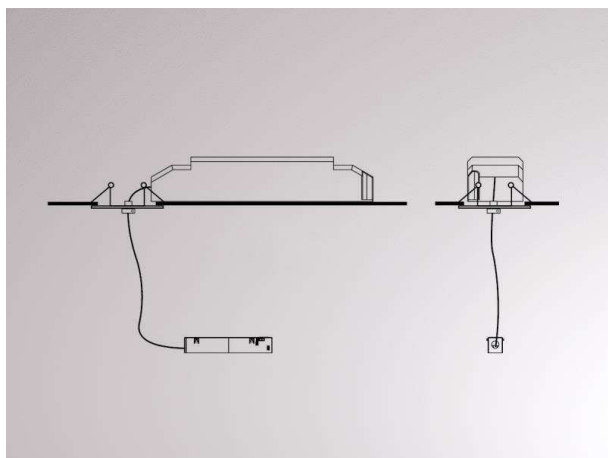

VALO

720-001270000550

DRAWING

 1 - 20 mm

 100 mm, ET 120 mm

TECHNICAL DETAILS

System perform. [W]	MAX. 150
Converter	with converter
Voltage [V]	220-240V 50/60Hz
Material	steel sheet
Length [mm]	245
Width [mm]	61
Height [mm]	49
Pendant length [mm]	4000
Ceiling cutout [mm]	100
Ceiling thickness [mm]	1-20
Recess depth [mm]	120
IP protection class	IP20
Voltage class	protection cl. II
Net weight [kg]	1,71
Color lamp	white
RAL	9016
Color adapter/ceiling base	white
Electric wire	transparent
EAN-Number	9010506309980
No. of luminaires B16A	15

LIGHT DISTRIBUTION CURVE

The values are rated values. Power and luminous flux are initially subject to a tolerance of +/- 10%. Colour temperature tolerance: +/- 150 K. The values apply to an ambient temperature of 25°C unless otherwise specified.