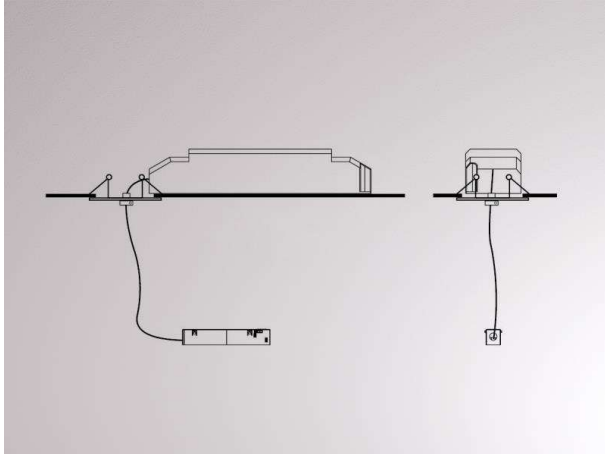

VALO

720-001270000660

DRAWING

 1 - 20 mm

 100 mm, ET 120 mm

TECHNICAL DETAILS

System perform. [W]	MAX. 150
Converter	with converter
Voltage [V]	220-240V 50/60Hz
Material	steel sheet
Width [mm]	61
Height [mm]	49
Pendant length [mm]	4000
Ceiling cutout [mm]	100
Ceiling thickness [mm]	1-20
Recess depth [mm]	120
IP protection class	IP20
Voltage class	protection cl. II
Net weight [kg]	1,71
Color lamp	black
RAL	9016
Color adapter/ceiling base	black
Electric wire	transparent
EAN-Number	9010506310009
No. of luminaires B16A	15

LIGHT DISTRIBUTION CURVE

The values are rated values. Power and luminous flux are initially subject to a tolerance of +/- 10%. Colour temperature tolerance: +/- 150 K. The values apply to an ambient temperature of 25°C unless otherwise specified.