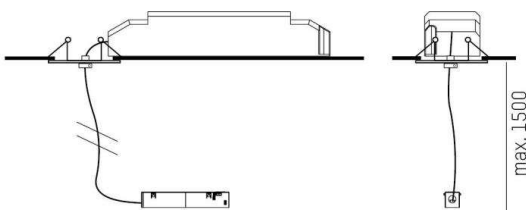

VALO

720-001270000660

DRAWING

 1 - 20 mm

 100 mm, ET 120 mm

TECHNICAL DETAILS

System perform. [W]	MAX. 150
Converter	with converter
Voltage [V]	220-240V 50/60Hz
Material	steel sheet
Width [mm]	61
Height [mm]	49
Pendant length [mm]	4000
Ceiling cutout [mm]	100
Ceiling thickness [mm]	1-20
Recess depth [mm]	120
IP protection class	IP20
Voltage class	protection cl. II
Net weight [kg]	1,71
Color lamp	black
RAL	9016
Color adapter/ceiling base	black
Electric wire	transparent
EAN-Number	9010506310009
No. of luminaires B16A	15

LIGHT DISTRIBUTION CURVE

The values are rated values. Power and luminous flux are initially subject to a tolerance of +/- 10%. Colour temperature tolerance: +/- 150 K. The values apply to an ambient temperature of 25°C unless otherwise specified.