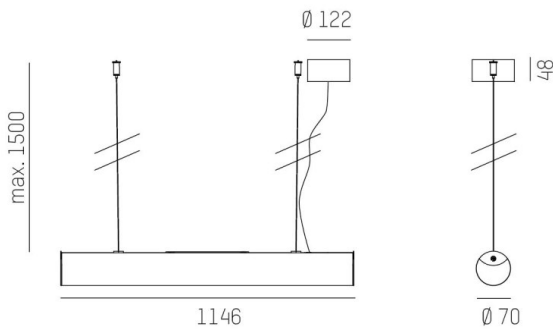

VALO

720-00732102355d

VALO HV PDI SUSPENSION made of aluminium, white, similar to RAL 9016, PMMA cover light output direct / indirect, with converter, max. 700mA, dimmability: DALI, Push, cable transparent, adapter/ceiling base white, pendant length 1500mm, IP20

DRAWING

TECHNICAL DETAILS

System perform. [W]	26
Bulb type	LED
Luminous flux [lm]	2920
Current sec. [mA]	700
Colour temp. [K]	2700K
CRI	>90
Optics	PMMA diffuser
Designer	INHOUSE
Converter	with converter
Light output	direct / indirect
Voltage [V]	220-240V 50/60HZ
Material	aluminium
Pendant length [mm]	1500
Diameter [mm]	70
IP protection class	IP20
Voltage class	protection cl. II
Shock resistance	IK02
Net weight [kg]	1,86
Colour lamp	white
RAL	9016
Colour adapter/ceiling base	white
Electric wire	transparent
EAN-Number	9010506841640
Lifetime [h]	L80 B10 50 000
Energy efficiency cl.	E
No. of luminaires B16A	50

LIGHT DISTRIBUTION CURVE

The values are rated values. Power and luminous flux are initially subject to a tolerance of +/- 10%. Colour temperature tolerance: +/- 150 K. The values apply to an ambient temperature of 25°C unless otherwise specified.