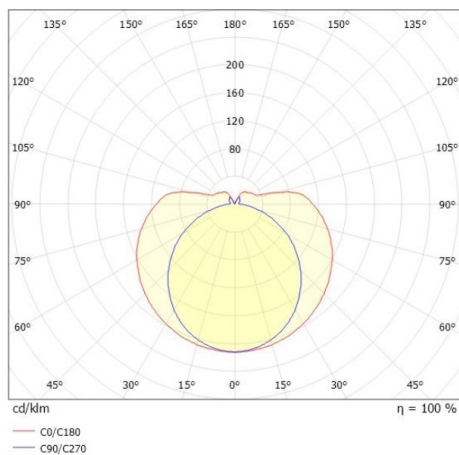

VALO

720-00732102355d

VALO HV PDI SUSPENSION made of aluminium, white, similar to RAL 9016, PMMA cover light output direct / indirect, with converter, max. 700mA, dimmability: DALI, Push, cable transparent, adapter/ceiling base white, pendant length 1500mm, IP20

DRAWING

TECHNICAL DETAILS

System perform. [W]	26
Bulb type	LED
Luminous flux [lm]	2920
Current sec. [mA]	700
Colour temp. [K]	2700K
CRI	>90
Optics	PMMA diffuser
Designer	INHOUSE
Converter	with converter
Light output	direct / indirect
Voltage [V]	220-240V 50/60HZ
Material	aluminium
Pendant length [mm]	1500
Diameter [mm]	70
IP protection class	IP20
Voltage class	protection cl. II
Shock resistance	IK02
Net weight [kg]	1,86
Colour lamp	white
RAL	9016
Colour adapter/ceiling base	white
Electric wire	transparent
EAN-Number	9010506841640
Lifetime [h]	L80 B10 50 000
Energy efficiency cl.	E
No. of luminaires B16A	50

LIGHT DISTRIBUTION CURVE

The values are rated values. Power and luminous flux are initially subject to a tolerance of +/- 10%. Colour temperature tolerance: +/- 150 K. The values apply to an ambient temperature of 25°C unless otherwise specified.