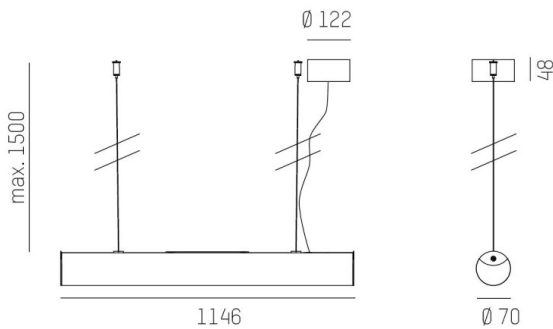

VALO

720-007321024550

VALO HV PDI SUSPENSION made of aluminium, white, similar to RAL 9016, PMMA cover light output direct / indirect, with converter, max. 700mA, dimmability: not dimmable, cable transparent, adapter/ceiling base white, pendant length 1500mm, IP20

DRAWING

TECHNICAL DETAILS

System perform. [W]	26
Bulb type	LED
Luminous flux [lm]	3000
Current sec. [mA]	700
Colour temp. [K]	4000K
CRI	>90
Optics	PMMA diffuser
Designer	INHOUSE
Converter	with converter
Dimming	not dimmable
Light output	direct / indirect
Voltage [V]	220-240V 50/60HZ
Material	aluminium
Pendant length [mm]	1500
Diameter [mm]	70
IP protection class	IP20
Voltage class	protection cl. II
Shock resistance	IK02
Net weight [kg]	1,86
Colour lamp	white
RAL	9016
Colour adapter/ceiling base	white
Electric wire	transparent
EAN-Number	9010506841619
Lifetime [h]	L80 B10 50 000
Energy efficiency cl.	E
No. of luminaires B16A	50

LIGHT DISTRIBUTION CURVE

The values are rated values. Power and luminous flux are initially subject to a tolerance of +/- 10%. Colour temperature tolerance: +/- 150 K. The values apply to an ambient temperature of 25°C unless otherwise specified.