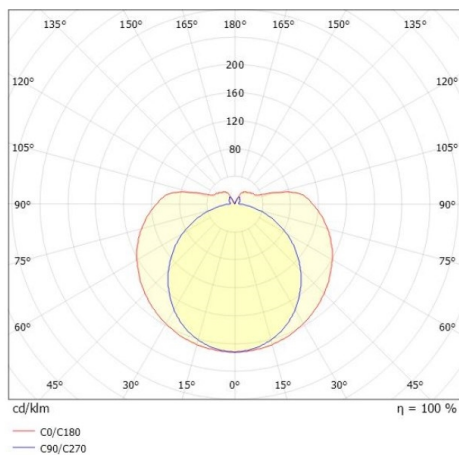

VALO

720-007321024550

VALO HV PDI SUSPENSION made of aluminium, white, similar to RAL 9016, PMMA cover light output direct / indirect, with converter, max. 700mA, dimmability: not dimmable, cable transparent, adapter/ceiling base white, pendant length 1500mm, IP20

DRAWING

TECHNICAL DETAILS

System perform. [W]	26
Bulb type	LED
Luminous flux [lm]	3000
Current sec. [mA]	700
Colour temp. [K]	4000K
CRI	>90
Optics	PMMA diffuser
Designer	INHOUSE
Converter	with converter
Dimming	not dimmable
Light output	direct / indirect
Voltage [V]	220-240V 50/60HZ
Material	aluminium
Pendant length [mm]	1500
Diameter [mm]	70
IP protection class	IP20
Voltage class	protection cl. II
Shock resistance	IK02
Net weight [kg]	1,86
Colour lamp	white
RAL	9016
Colour adapter/ceiling base	white
Electric wire	transparent
EAN-Number	9010506841619
Lifetime [h]	L80 B10 50 000
Energy efficiency cl.	E
No. of luminaires B16A	50

LIGHT DISTRIBUTION CURVE

The values are rated values. Power and luminous flux are initially subject to a tolerance of +/- 10%. Colour temperature tolerance: +/- 150 K. The values apply to an ambient temperature of 25°C unless otherwise specified.