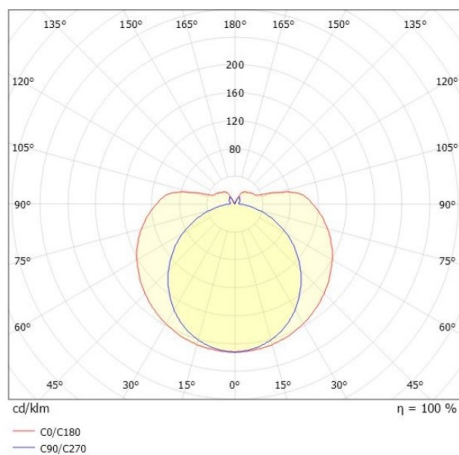

VALO

720-00732102455d

VALO HV PDI SUSPENSION made of aluminium, white, similar to RAL 9016, PMMA cover light output direct / indirect, with converter, max. 700mA, dimmability: DALI, Push, cable transparent, adapter/ceiling base white, pendant length 1500mm, IP20

DRAWING

TECHNICAL DETAILS

System perform. [W]	26
Bulb type	LED
Luminous flux [lm]	3000
Current sec. [mA]	700
Colour temp. [K]	4000K
CRI	>90
Optics	PMMA diffuser
Designer	INHOUSE
Converter	with converter
Light output	direct / indirect
Voltage [V]	220-240V 50/60HZ
Material	aluminium
Pendant length [mm]	1500
Diameter [mm]	70
IP protection class	IP20
Voltage class	protection cl. II
Shock resistance	IK02
Net weight [kg]	1,86
Colour lamp	white
RAL	9016
Colour adapter/ceiling base	white
Electric wire	transparent
EAN-Number	9010506841657
Lifetime [h]	L80 B10 50 000
Energy efficiency cl.	E
No. of luminaires B16A	50

LIGHT DISTRIBUTION CURVE

The values are rated values. Power and luminous flux are initially subject to a tolerance of +/- 10%. Colour temperature tolerance: +/- 150 K. The values apply to an ambient temperature of 25°C unless otherwise specified.