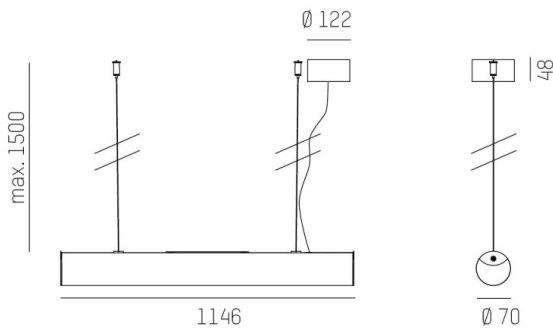

VALO

720-00732102455d

VALO HV PDI SUSPENSION made of aluminium, white, similar to RAL 9016, PMMA cover light output direct / indirect, with converter, max. 700mA, dimmability: DALI, Push, cable transparent, adapter/ceiling base white, pendant length 1500mm, IP20

DRAWING

TECHNICAL DETAILS

System perform. [W]	26
Bulb type	LED
Luminous flux [lm]	3000
Current sec. [mA]	700
Colour temp. [K]	4000K
CRI	>90
Optics	PMMA diffuser
Designer	INHOUSE
Converter	with converter
Light output	direct / indirect
Voltage [V]	220-240V 50/60HZ
Material	aluminium
Pendant length [mm]	1500
Diameter [mm]	70
IP protection class	IP20
Voltage class	protection cl. II
Shock resistance	IK02
Net weight [kg]	1,86
Colour lamp	white
RAL	9016
Colour adapter/ceiling base	white
Electric wire	transparent
EAN-Number	9010506841657
Lifetime [h]	L80 B10 50 000
Energy efficiency cl.	E
No. of luminaires B16A	50

LIGHT DISTRIBUTION CURVE

The values are rated values. Power and luminous flux are initially subject to a tolerance of +/- 10%. Colour temperature tolerance: +/- 150 K. The values apply to an ambient temperature of 25°C unless otherwise specified.