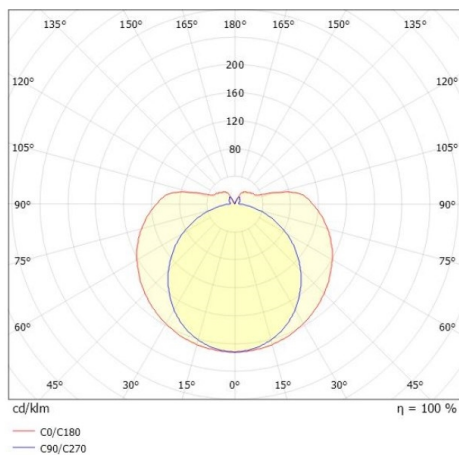

VALO

720-007321027550

VALO HV PDI SUSPENSION made of aluminium, white, similar to RAL 9016, PMMA cover light output direct / indirect, with converter, max. 700mA, dimmability: not dimmable, cable transparent, adapter/ceiling base white, pendant length 1500mm, IP20

DRAWING

TECHNICAL DETAILS

System perform. [W]	26
Bulb type	LED
Luminous flux [lm]	3000
Current sec. [mA]	700
Colour temp. [K]	3500K
CRI	>90
Optics	PMMA diffuser
Designer	INHOUSE
Converter	with converter
Dimming	not dimmable
Light output	direct / indirect
Voltage [V]	220-240V 50/60HZ
Material	aluminium
Pendant length [mm]	1500
Diameter [mm]	70
IP protection class	IP20
Voltage class	protection cl. II
Shock resistance	IK02
Net weight [kg]	1,86
Colour lamp	white
RAL	9016
Colour adapter/ceiling base	white
Electric wire	transparent
EAN-Number	9010506841626
Lifetime [h]	L80 B10 50 000
Energy efficiency cl.	E
No. of luminaires B16A	50

LIGHT DISTRIBUTION CURVE

The values are rated values. Power and luminous flux are initially subject to a tolerance of +/- 10%. Colour temperature tolerance: +/- 150 K. The values apply to an ambient temperature of 25°C unless otherwise specified.