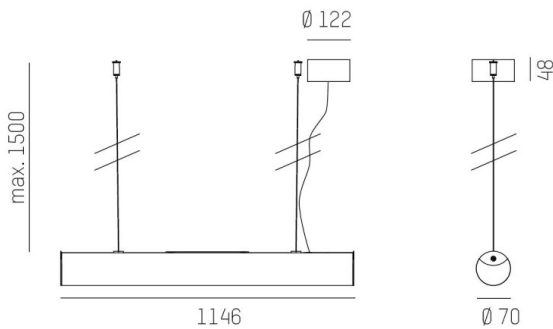

VALO

720-007321027550

VALO HV PDI SUSPENSION made of aluminium, white, similar to RAL 9016, PMMA cover light output direct / indirect, with converter, max. 700mA, dimmability: not dimmable, cable transparent, adapter/ceiling base white, pendant length 1500mm, IP20

DRAWING

TECHNICAL DETAILS

System perform. [W]	26
Bulb type	LED
Luminous flux [lm]	3000
Current sec. [mA]	700
Colour temp. [K]	3500K
CRI	>90
Optics	PMMA diffuser
Designer	INHOUSE
Converter	with converter
Dimming	not dimmable
Light output	direct / indirect
Voltage [V]	220-240V 50/60HZ
Material	aluminium
Pendant length [mm]	1500
Diameter [mm]	70
IP protection class	IP20
Voltage class	protection cl. II
Shock resistance	IK02
Net weight [kg]	1,86
Colour lamp	white
RAL	9016
Colour adapter/ceiling base	white
Electric wire	transparent
EAN-Number	9010506841626
Lifetime [h]	L80 B10 50 000
Energy efficiency cl.	E
No. of luminaires B16A	50

LIGHT DISTRIBUTION CURVE

The values are rated values. Power and luminous flux are initially subject to a tolerance of +/- 10%. Colour temperature tolerance: +/- 150 K. The values apply to an ambient temperature of 25°C unless otherwise specified.