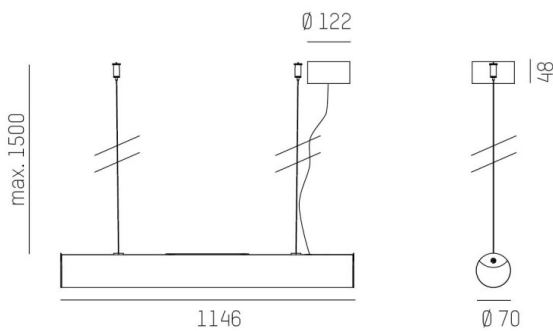

VALO

720-00732102755d

VALO HV PDI SUSPENSION made of aluminium, white, similar to RAL 9016, PMMA cover light output direct / indirect, with converter, max. 700mA, dimmability: DALI, Push, cable transparent, adapter/ceiling base white, pendant length 1500mm, IP20

DRAWING

TECHNICAL DETAILS

System perform. [W]	26
Bulb type	LED
Luminous flux [lm]	3000
Current sec. [mA]	700
Colour temp. [K]	3500K
CRI	>90
Optics	PMMA diffuser
Designer	INHOUSE
Converter	with converter
Light output	direct / indirect
Voltage [V]	220-240V 50/60HZ
Material	aluminium
Pendant length [mm]	1500
Diameter [mm]	70
IP protection class	IP20
Voltage class	protection cl. II
Shock resistance	IK02
Net weight [kg]	1,86
Colour lamp	white
RAL	9016
Colour adapter/ceiling base	white
Electric wire	transparent
EAN-Number	9010506841671
Lifetime [h]	L80 B10 50 000
Energy efficiency cl.	E
No. of luminaires B16A	50

LIGHT DISTRIBUTION CURVE

The values are rated values. Power and luminous flux are initially subject to a tolerance of +/- 10%. Colour temperature tolerance: +/- 150 K. The values apply to an ambient temperature of 25°C unless otherwise specified.