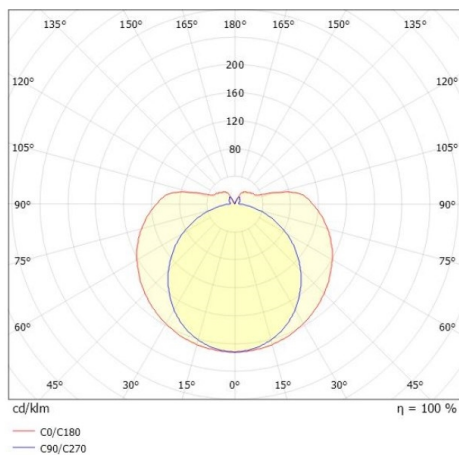

VALO

720-00732102755d

VALO HV PDI SUSPENSION made of aluminium, white, similar to RAL 9016, PMMA cover light output direct / indirect, with converter, max. 700mA, dimmability: DALI, Push, cable transparent, adapter/ceiling base white, pendant length 1500mm, IP20

DRAWING

TECHNICAL DETAILS

System perform. [W]	26
Bulb type	LED
Luminous flux [lm]	3000
Current sec. [mA]	700
Colour temp. [K]	3500K
CRI	>90
Optics	PMMA diffuser
Designer	INHOUSE
Converter	with converter
Light output	direct / indirect
Voltage [V]	220-240V 50/60HZ
Material	aluminium
Pendant length [mm]	1500
Diameter [mm]	70
IP protection class	IP20
Voltage class	protection cl. II
Shock resistance	IK02
Net weight [kg]	1,86
Colour lamp	white
RAL	9016
Colour adapter/ceiling base	white
Electric wire	transparent
EAN-Number	9010506841671
Lifetime [h]	L80 B10 50 000
Energy efficiency cl.	E
No. of luminaires B16A	50

LIGHT DISTRIBUTION CURVE

The values are rated values. Power and luminous flux are initially subject to a tolerance of +/- 10%. Colour temperature tolerance: +/- 150 K. The values apply to an ambient temperature of 25°C unless otherwise specified.