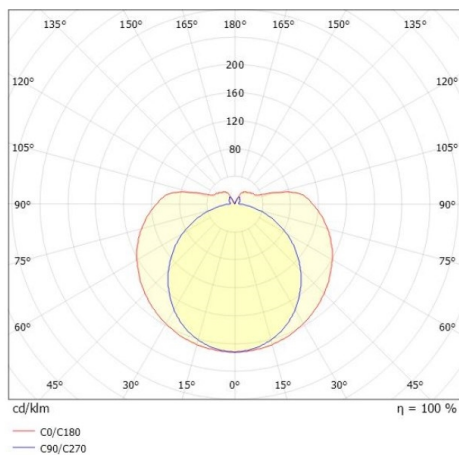

VALO

720-007321029550

VALO HV PDI SUSPENSION made of aluminium, white, similar to RAL 9016, PMMA cover light output direct / indirect, with converter, max. 700mA, dimmability: not dimmable, cable transparent, adapter/ceiling base white, pendant length 1500mm, IP20

DRAWING

TECHNICAL DETAILS

System perform. [W]	26
Bulb type	LED
Luminous flux [lm]	3000
Current sec. [mA]	700
Colour temp. [K]	3000K
CRI	>90
Optics	PMMA diffuser
Designer	INHOUSE
Converter	with converter
Dimming	not dimmable
Light output	direct / indirect
Voltage [V]	220-240V 50/60HZ
Material	aluminium
Pendant length [mm]	1500
Diameter [mm]	70
IP protection class	IP20
Voltage class	protection cl. II
Shock resistance	IK02
Net weight [kg]	1,86
Colour lamp	white
RAL	9016
Colour adapter/ceiling base	white
Electric wire	transparent
EAN-Number	9010506841633
Lifetime [h]	L80 B10 50 000
Energy efficiency cl.	E
No. of luminaires B16A	50

LIGHT DISTRIBUTION CURVE

The values are rated values. Power and luminous flux are initially subject to a tolerance of +/- 10%. Colour temperature tolerance: +/- 150 K. The values apply to an ambient temperature of 25°C unless otherwise specified.