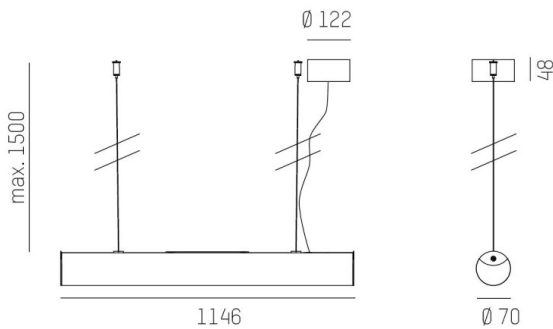

VALO

720-007321029550

VALO HV PDI SUSPENSION made of aluminium, white, similar to RAL 9016, PMMA cover light output direct / indirect, with converter, max. 700mA, dimmability: not dimmable, cable transparent, adapter/ceiling base white, pendant length 1500mm, IP20

DRAWING

TECHNICAL DETAILS

System perform. [W]	26
Bulb type	LED
Luminous flux [lm]	3000
Current sec. [mA]	700
Colour temp. [K]	3000K
CRI	>90
Optics	PMMA diffuser
Designer	INHOUSE
Converter	with converter
Dimming	not dimmable
Light output	direct / indirect
Voltage [V]	220-240V 50/60HZ
Material	aluminium
Pendant length [mm]	1500
Diameter [mm]	70
IP protection class	IP20
Voltage class	protection cl. II
Shock resistance	IK02
Net weight [kg]	1,86
Colour lamp	white
RAL	9016
Colour adapter/ceiling base	white
Electric wire	transparent
EAN-Number	9010506841633
Lifetime [h]	L80 B10 50 000
Energy efficiency cl.	E
No. of luminaires B16A	50

LIGHT DISTRIBUTION CURVE

The values are rated values. Power and luminous flux are initially subject to a tolerance of +/- 10%. Colour temperature tolerance: +/- 150 K. The values apply to an ambient temperature of 25°C unless otherwise specified.