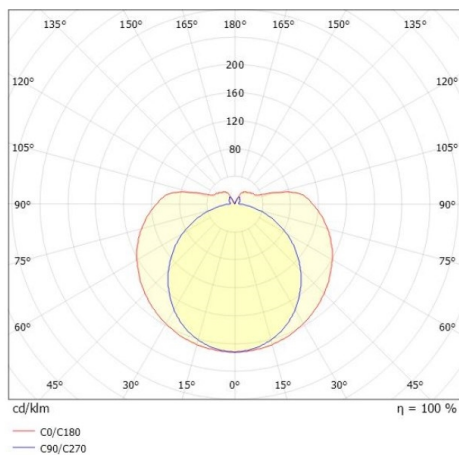

VALO

720-00732102955d

VALO HV PDI SUSPENSION made of aluminium, white, similar to RAL 9016, PMMA cover light output direct / indirect, with converter, max. 700mA, dimmability: DALI, Push, cable transparent, adapter/ceiling base white, pendant length 1500mm, IP20

DRAWING

TECHNICAL DETAILS

System perform. [W]	26
Bulb type	LED
Luminous flux [lm]	3000
Current sec. [mA]	700
Colour temp. [K]	3000K
CRI	>90
Optics	PMMA diffuser
Designer	INHOUSE
Converter	with converter
Light output	direct / indirect
Voltage [V]	220-240V 50/60HZ
Material	aluminium
Pendant length [mm]	1500
Diameter [mm]	70
IP protection class	IP20
Voltage class	protection cl. II
Shock resistance	IK02
Net weight [kg]	1,86
Colour lamp	white
RAL	9016
Colour adapter/ceiling base	white
Electric wire	transparent
EAN-Number	9010506841688
Lifetime [h]	L80 B10 50 000
Energy efficiency cl.	E
No. of luminaires B16A	50

LIGHT DISTRIBUTION CURVE

The values are rated values. Power and luminous flux are initially subject to a tolerance of +/- 10%. Colour temperature tolerance: +/- 150 K. The values apply to an ambient temperature of 25°C unless otherwise specified.