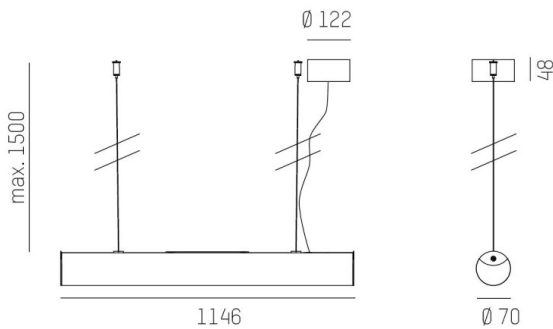

VALO

720-00732102955d

VALO HV PDI SUSPENSION made of aluminium, white, similar to RAL 9016, PMMA cover light output direct / indirect, with converter, max. 700mA, dimmability: DALI, Push, cable transparent, adapter/ceiling base white, pendant length 1500mm, IP20

DRAWING

TECHNICAL DETAILS

System perform. [W]	26
Bulb type	LED
Luminous flux [lm]	3000
Current sec. [mA]	700
Colour temp. [K]	3000K
CRI	>90
Optics	PMMA diffuser
Designer	INHOUSE
Converter	with converter
Light output	direct / indirect
Voltage [V]	220-240V 50/60HZ
Material	aluminium
Pendant length [mm]	1500
Diameter [mm]	70
IP protection class	IP20
Voltage class	protection cl. II
Shock resistance	IK02
Net weight [kg]	1,86
Colour lamp	white
RAL	9016
Colour adapter/ceiling base	white
Electric wire	transparent
EAN-Number	9010506841688
Lifetime [h]	L80 B10 50 000
Energy efficiency cl.	E
No. of luminaires B16A	50

LIGHT DISTRIBUTION CURVE

The values are rated values. Power and luminous flux are initially subject to a tolerance of +/- 10%. Colour temperature tolerance: +/- 150 K. The values apply to an ambient temperature of 25°C unless otherwise specified.