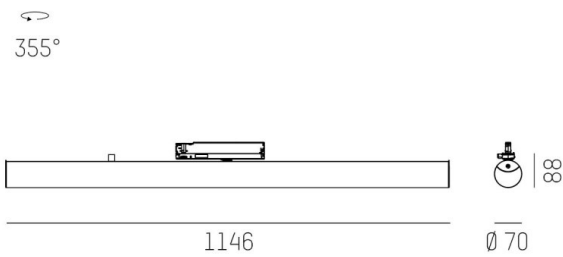

VALO

720-00832102355b

VALO TRACK TRACK SPOTLIGHT WITH 3 PH ADAPTER made of aluminium, white, similar to RAL 9016, PMMA cover light output direct / indirect, swiveling 355°, with converter, max. 700mA, dimmability: Smart bluetooth, adapter/ceiling base white, IP20

DRAWING

TECHNICAL DETAILS

| | |
|-----------------------------|-------------------|
| System perform. [W] | 26 |
| Bulb type | LED |
| Luminous flux [lm] | 2920 |
| Current sec. [mA] | 700 |
| Colour temp. [K] | 2700K |
| CRI | >90 |
| Optics | PMMA diffuser |
| Designer | INHOUSE |
| Converter | with converter |
| Light output | direct / indirect |
| Voltage [V] | 220-240V 50/60Hz |
| Material | aluminium |
| Length [mm] | 1146 |
| Diameter [mm] | 70 |
| IP protection class | IP20 |
| Voltage class | protection cl. II |
| Shock resistance | IK02 |
| Net weight [kg] | 2,52 |
| Colour lamp | white |
| RAL | 9016 |
| Colour adapter/ceiling base | white |
| EAN-Number | 9010506841770 |
| Lifetime [h] | L80 B10 50 000 |
| Energy efficiency cl. | E |
| No. of luminaires B16A | 50 |

LIGHT DISTRIBUTION CURVE

The values are rated values. Power and luminous flux are initially subject to a tolerance of +/- 10%. Colour temperature tolerance: +/- 150 K. The values apply to an ambient temperature of 25°C unless otherwise specified.