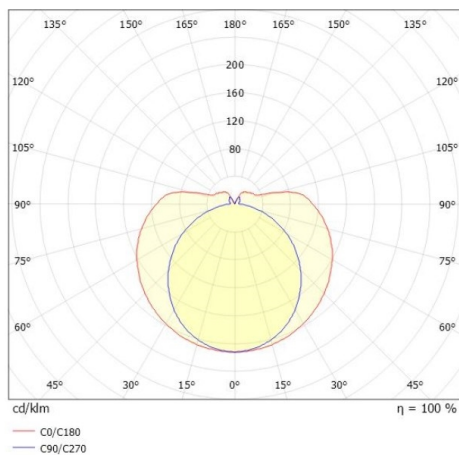

VALO

720-00832102355b

VALO TRACK TRACK SPOTLIGHT WITH 3 PH ADAPTER made of aluminium, white, similar to RAL 9016, PMMA cover light output direct / indirect, swiveling 355°, with converter, max. 700mA, dimmability: Smart bluetooth, adapter/ceiling base white, IP20

DRAWING

TECHNICAL DETAILS

| | |
|-----------------------------|-------------------|
| System perform. [W] | 26 |
| Bulb type | LED |
| Luminous flux [lm] | 2920 |
| Current sec. [mA] | 700 |
| Colour temp. [K] | 2700K |
| CRI | >90 |
| Optics | PMMA diffuser |
| Designer | INHOUSE |
| Converter | with converter |
| Light output | direct / indirect |
| Voltage [V] | 220-240V 50/60Hz |
| Material | aluminium |
| Length [mm] | 1146 |
| Diameter [mm] | 70 |
| IP protection class | IP20 |
| Voltage class | protection cl. II |
| Shock resistance | IK02 |
| Net weight [kg] | 2,52 |
| Colour lamp | white |
| RAL | 9016 |
| Colour adapter/ceiling base | white |
| EAN-Number | 9010506841770 |
| Lifetime [h] | L80 B10 50 000 |
| Energy efficiency cl. | E |
| No. of luminaires B16A | 50 |

LIGHT DISTRIBUTION CURVE

The values are rated values. Power and luminous flux are initially subject to a tolerance of +/- 10%. Colour temperature tolerance: +/- 150 K. The values apply to an ambient temperature of 25°C unless otherwise specified.