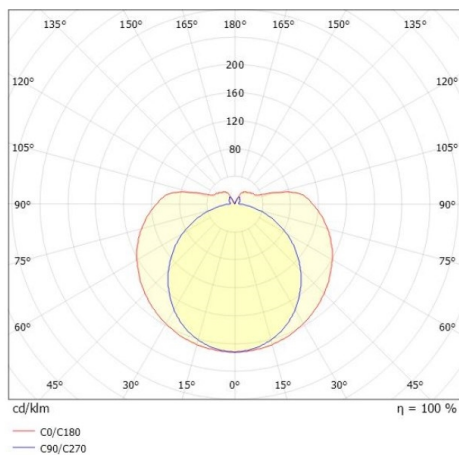

VALO

720-00832102355p

VALO TRACK TRACK SPOTLIGHT WITH 3 PH ADAPTER made of aluminium, white, similar to RAL 9016, PMMA cover light output direct / indirect, swiveling 355°, with converter, max. 700mA, dimmability: Pulse-DALI, adapter/ceiling base white, IP20

DRAWING

TECHNICAL DETAILS

System perform. [W]	26
Bulb type	LED
Luminous flux [lm]	2920
Current sec. [mA]	700
Colour temp. [K]	2700K
CRI	>90
Optics	PMMA diffuser
Designer	INHOUSE
Converter	with converter
Light output	direct / indirect
Voltage [V]	220-240V 50/60Hz
Material	aluminium
Length [mm]	1146
Diameter [mm]	70
IP protection class	IP20
Voltage class	protection cl. II
Shock resistance	IK02
Net weight [kg]	1,73
Colour lamp	white
RAL	9016
Colour adapter/ceiling base	white
EAN-Number	9010506841732
Lifetime [h]	L80 B10 50 000
Energy efficiency cl.	E
No. of luminaires B16A	50

LIGHT DISTRIBUTION CURVE

The values are rated values. Power and luminous flux are initially subject to a tolerance of +/- 10%. Colour temperature tolerance: +/- 150 K. The values apply to an ambient temperature of 25°C unless otherwise specified.