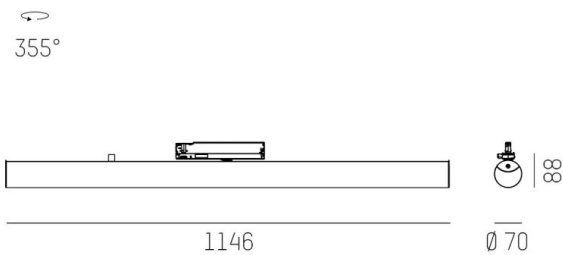

VALO

720-00832102355p

VALO TRACK TRACK SPOTLIGHT WITH 3 PH ADAPTER made of aluminium, white, similar to RAL 9016, PMMA cover light output direct / indirect, swiveling 355°, with converter, max. 700mA, dimmability: Pulse-DALI, adapter/ceiling base white, IP20

DRAWING

TECHNICAL DETAILS

System perform. [W]	26
Bulb type	LED
Luminous flux [lm]	2920
Current sec. [mA]	700
Colour temp. [K]	2700K
CRI	>90
Optics	PMMA diffuser
Designer	INHOUSE
Converter	with converter
Light output	direct / indirect
Voltage [V]	220-240V 50/60Hz
Material	aluminium
Length [mm]	1146
Diameter [mm]	70
IP protection class	IP20
Voltage class	protection cl. II
Shock resistance	IK02
Net weight [kg]	1,73
Colour lamp	white
RAL	9016
Colour adapter/ceiling base	white
EAN-Number	9010506841732
Lifetime [h]	L80 B10 50 000
Energy efficiency cl.	E
No. of luminaires B16A	50

LIGHT DISTRIBUTION CURVE

The values are rated values. Power and luminous flux are initially subject to a tolerance of +/- 10%. Colour temperature tolerance: +/- 150 K. The values apply to an ambient temperature of 25°C unless otherwise specified.