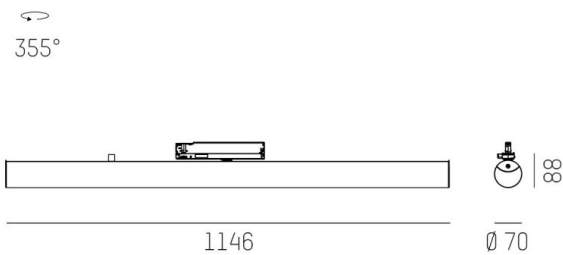

VALO

720-008321024550

VALO TRACK TRACK SPOTLIGHT WITH 3 PH ADAPTER made of aluminium, white, similar to RAL 9016, PMMA cover light output direct / indirect, swiveling 355°, with converter, max. 700mA, dimmability: not dimmable, adapter/ceiling base white, IP20

DRAWING

TECHNICAL DETAILS

System perform. [W]	26
Bulb type	LED
Luminous flux [lm]	3000
Current sec. [mA]	700
Colour temp. [K]	4000K
CRI	>90
Optics	PMMA diffuser
Designer	INHOUSE
Converter	with converter
Dimming	not dimmable
Light output	direct / indirect
Voltage [V]	220-240V 50/60Hz
Material	aluminium
Length [mm]	1146
Diameter [mm]	70
IP protection class	IP20
Voltage class	protection cl. II
Shock resistance	IK02
Net weight [kg]	1,68
Colour lamp	white
RAL	9016
Colour adapter/ceiling base	white
EAN-Number	9010506841701
Lifetime [h]	L80 B10 50 000
Energy efficiency cl.	E
No. of luminaires B16A	35

LIGHT DISTRIBUTION CURVE

The values are rated values. Power and luminous flux are initially subject to a tolerance of +/- 10%. Colour temperature tolerance: +/- 150 K. The values apply to an ambient temperature of 25°C unless otherwise specified.