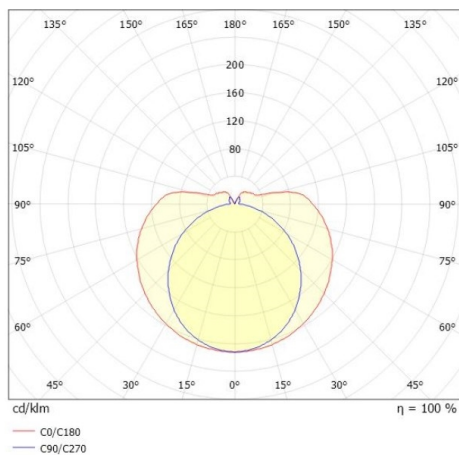

VALO

720-008321024550

VALO TRACK TRACK SPOTLIGHT WITH 3 PH ADAPTER made of aluminium, white, similar to RAL 9016, PMMA cover light output direct / indirect, swiveling 355°, with converter, max. 700mA, dimmability: not dimmable, adapter/ceiling base white, IP20

DRAWING

TECHNICAL DETAILS

System perform. [W]	26
Bulb type	LED
Luminous flux [lm]	3000
Current sec. [mA]	700
Colour temp. [K]	4000K
CRI	>90
Optics	PMMA diffuser
Designer	INHOUSE
Converter	with converter
Dimming	not dimmable
Light output	direct / indirect
Voltage [V]	220-240V 50/60Hz
Material	aluminium
Length [mm]	1146
Diameter [mm]	70
IP protection class	IP20
Voltage class	protection cl. II
Shock resistance	IK02
Net weight [kg]	1,68
Colour lamp	white
RAL	9016
Colour adapter/ceiling base	white
EAN-Number	9010506841701
Lifetime [h]	L80 B10 50 000
Energy efficiency cl.	E
No. of luminaires B16A	35

LIGHT DISTRIBUTION CURVE

The values are rated values. Power and luminous flux are initially subject to a tolerance of +/- 10%. Colour temperature tolerance: +/- 150 K. The values apply to an ambient temperature of 25°C unless otherwise specified.