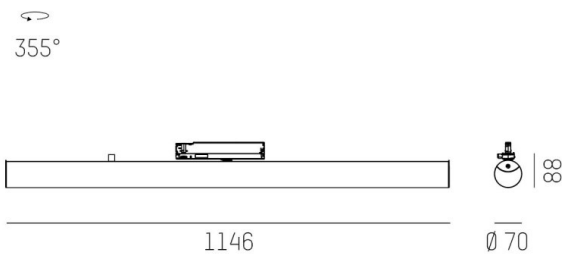

VALO

720-00832102455b

VALO TRACK TRACK SPOTLIGHT WITH 3 PH ADAPTER made of aluminium, white, similar to RAL 9016, PMMA cover light output direct / indirect, swiveling 355°, with converter, max. 700mA, dimmability: Smart bluetooth, adapter/ceiling base white, IP20

DRAWING

TECHNICAL DETAILS

System perform. [W]	26
Bulb type	LED
Luminous flux [lm]	3000
Current sec. [mA]	700
Colour temp. [K]	4000K
CRI	>90
Optics	PMMA diffuser
Designer	INHOUSE
Converter	with converter
Light output	direct / indirect
Voltage [V]	220-240V 50/60Hz
Material	aluminium
Length [mm]	1146
Diameter [mm]	70
IP protection class	IP20
Voltage class	protection cl. II
Shock resistance	IK02
Net weight [kg]	2,52
Colour lamp	white
RAL	9016
Colour adapter/ceiling base	white
EAN-Number	9010506841787
Lifetime [h]	L80 B10 50 000
Energy efficiency cl.	E
No. of luminaires B16A	50

LIGHT DISTRIBUTION CURVE

The values are rated values. Power and luminous flux are initially subject to a tolerance of +/- 10%. Colour temperature tolerance: +/- 150 K. The values apply to an ambient temperature of 25°C unless otherwise specified.