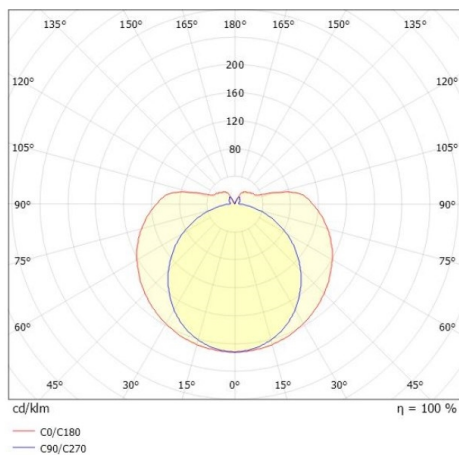

VALO

720-00832102455b

VALO TRACK TRACK SPOTLIGHT WITH 3 PH ADAPTER made of aluminium, white, similar to RAL 9016, PMMA cover light output direct / indirect, swiveling 355°, with converter, max. 700mA, dimmability: Smart bluetooth, adapter/ceiling base white, IP20

DRAWING

TECHNICAL DETAILS

System perform. [W]	26
Bulb type	LED
Luminous flux [lm]	3000
Current sec. [mA]	700
Colour temp. [K]	4000K
CRI	>90
Optics	PMMA diffuser
Designer	INHOUSE
Converter	with converter
Light output	direct / indirect
Voltage [V]	220-240V 50/60Hz
Material	aluminium
Length [mm]	1146
Diameter [mm]	70
IP protection class	IP20
Voltage class	protection cl. II
Shock resistance	IK02
Net weight [kg]	2,52
Colour lamp	white
RAL	9016
Colour adapter/ceiling base	white
EAN-Number	9010506841787
Lifetime [h]	L80 B10 50 000
Energy efficiency cl.	E
No. of luminaires B16A	50

LIGHT DISTRIBUTION CURVE

The values are rated values. Power and luminous flux are initially subject to a tolerance of +/- 10%. Colour temperature tolerance: +/- 150 K. The values apply to an ambient temperature of 25°C unless otherwise specified.