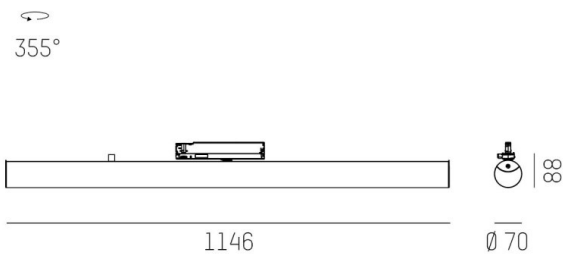

VALO

720-00832102455p

VALO TRACK TRACK SPOTLIGHT WITH 3 PH ADAPTER made of aluminium, white, similar to RAL 9016, PMMA cover light output direct / indirect, swiveling 355°, with converter, max. 700mA, dimmability: Pulse-DALI, adapter/ceiling base white, IP20

DRAWING

TECHNICAL DETAILS

System perform. [W]	26
Bulb type	LED
Luminous flux [lm]	3000
Current sec. [mA]	700
Colour temp. [K]	4000K
CRI	>90
Optics	PMMA diffuser
Designer	INHOUSE
Converter	with converter
Light output	direct / indirect
Voltage [V]	220-240V 50/60Hz
Material	aluminium
Length [mm]	1146
Diameter [mm]	70
IP protection class	IP20
Voltage class	protection cl. II
Shock resistance	IK02
Net weight [kg]	1,73
Colour lamp	white
RAL	9016
Colour adapter/ceiling base	white
EAN-Number	9010506841749
Lifetime [h]	L80 B10 50 000
Energy efficiency cl.	E
No. of luminaires B16A	50

LIGHT DISTRIBUTION CURVE

The values are rated values. Power and luminous flux are initially subject to a tolerance of +/- 10%. Colour temperature tolerance: +/- 150 K. The values apply to an ambient temperature of 25°C unless otherwise specified.