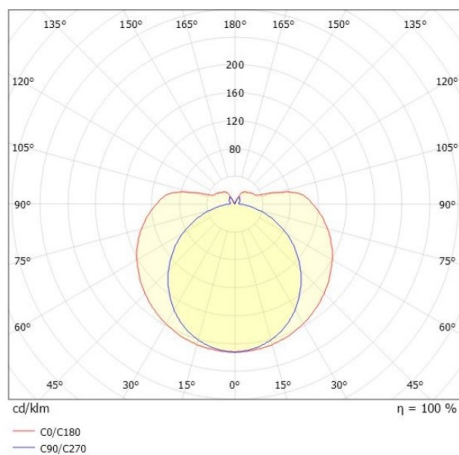

VALO

720-00832102455p

VALO TRACK TRACK SPOTLIGHT WITH 3 PH ADAPTER made of aluminium, white, similar to RAL 9016, PMMA cover light output direct / indirect, swiveling 355°, with converter, max. 700mA, dimmability: Pulse-DALI, adapter/ceiling base white, IP20

DRAWING

TECHNICAL DETAILS

System perform. [W]	26
Bulb type	LED
Luminous flux [lm]	3000
Current sec. [mA]	700
Colour temp. [K]	4000K
CRI	>90
Optics	PMMA diffuser
Designer	INHOUSE
Converter	with converter
Light output	direct / indirect
Voltage [V]	220-240V 50/60Hz
Material	aluminium
Length [mm]	1146
Diameter [mm]	70
IP protection class	IP20
Voltage class	protection cl. II
Shock resistance	IK02
Net weight [kg]	1,73
Colour lamp	white
RAL	9016
Colour adapter/ceiling base	white
EAN-Number	9010506841749
Lifetime [h]	L80 B10 50 000
Energy efficiency cl.	E
No. of luminaires B16A	50

LIGHT DISTRIBUTION CURVE

The values are rated values. Power and luminous flux are initially subject to a tolerance of +/- 10%. Colour temperature tolerance: +/- 150 K. The values apply to an ambient temperature of 25°C unless otherwise specified.