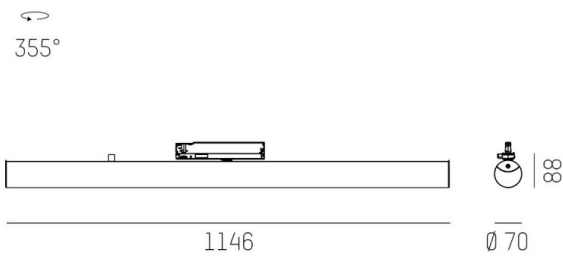

VALO

720-008321027550

VALO TRACK TRACK SPOTLIGHT WITH 3 PH ADAPTER made of aluminium, white, similar to RAL 9016, PMMA cover light output direct / indirect, swiveling 355°, with converter, max. 700mA, dimmability: not dimmable, adapter/ceiling base white, IP20

DRAWING

TECHNICAL DETAILS

System perform. [W]	26
Bulb type	LED
Luminous flux [lm]	3000
Current sec. [mA]	700
Colour temp. [K]	3500K
CRI	>90
Optics	PMMA diffuser
Designer	INHOUSE
Converter	with converter
Dimming	not dimmable
Light output	direct / indirect
Voltage [V]	220-240V 50/60Hz
Material	aluminium
Length [mm]	1146
Diameter [mm]	70
IP protection class	IP20
Voltage class	protection cl. II
Shock resistance	IK02
Net weight [kg]	1,68
Colour lamp	white
RAL	9016
Colour adapter/ceiling base	white
EAN-Number	9010506841718
Lifetime [h]	L80 B10 50 000
Energy efficiency cl.	E
No. of luminaires B16A	35

LIGHT DISTRIBUTION CURVE

The values are rated values. Power and luminous flux are initially subject to a tolerance of +/- 10%. Colour temperature tolerance: +/- 150 K. The values apply to an ambient temperature of 25°C unless otherwise specified.