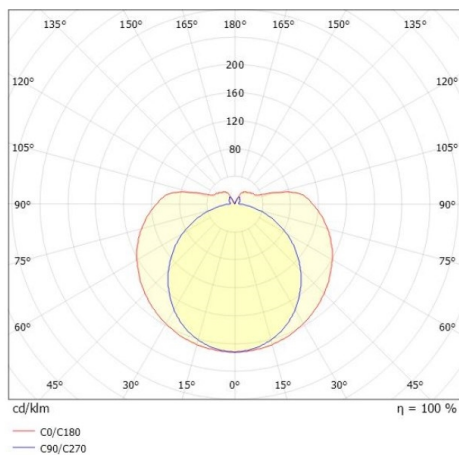

VALO

720-008321027550

VALO TRACK TRACK SPOTLIGHT WITH 3 PH ADAPTER made of aluminium, white, similar to RAL 9016, PMMA cover light output direct / indirect, swiveling 355°, with converter, max. 700mA, dimmability: not dimmable, adapter/ceiling base white, IP20

DRAWING

TECHNICAL DETAILS

System perform. [W]	26
Bulb type	LED
Luminous flux [lm]	3000
Current sec. [mA]	700
Colour temp. [K]	3500K
CRI	>90
Optics	PMMA diffuser
Designer	INHOUSE
Converter	with converter
Dimming	not dimmable
Light output	direct / indirect
Voltage [V]	220-240V 50/60Hz
Material	aluminium
Length [mm]	1146
Diameter [mm]	70
IP protection class	IP20
Voltage class	protection cl. II
Shock resistance	IK02
Net weight [kg]	1,68
Colour lamp	white
RAL	9016
Colour adapter/ceiling base	white
EAN-Number	9010506841718
Lifetime [h]	L80 B10 50 000
Energy efficiency cl.	E
No. of luminaires B16A	35

LIGHT DISTRIBUTION CURVE

The values are rated values. Power and luminous flux are initially subject to a tolerance of +/- 10%. Colour temperature tolerance: +/- 150 K. The values apply to an ambient temperature of 25°C unless otherwise specified.