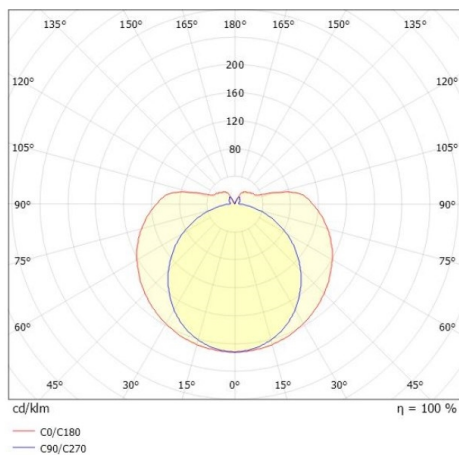

VALO

720-00832102755b

VALO TRACK TRACK SPOTLIGHT WITH 3 PH ADAPTER made of aluminium, white, similar to RAL 9016, PMMA cover light output direct / indirect, swiveling 355°, with converter, max. 700mA, dimmability: Smart bluetooth, adapter/ceiling base white, IP20

DRAWING

TECHNICAL DETAILS

System perform. [W]	26
Bulb type	LED
Luminous flux [lm]	3000
Current sec. [mA]	700
Colour temp. [K]	3500K
CRI	>90
Optics	PMMA diffuser
Designer	INHOUSE
Converter	with converter
Light output	direct / indirect
Voltage [V]	220-240V 50/60Hz
Material	aluminium
Length [mm]	1146
Diameter [mm]	70
IP protection class	IP20
Voltage class	protection cl. II
Shock resistance	IK02
Net weight [kg]	2,52
Colour lamp	white
RAL	9016
Colour adapter/ceiling base	white
EAN-Number	9010506841794
Lifetime [h]	L80 B10 50 000
Energy efficiency cl.	E
No. of luminaires B16A	50

LIGHT DISTRIBUTION CURVE

The values are rated values. Power and luminous flux are initially subject to a tolerance of +/- 10%. Colour temperature tolerance: +/- 150 K. The values apply to an ambient temperature of 25°C unless otherwise specified.