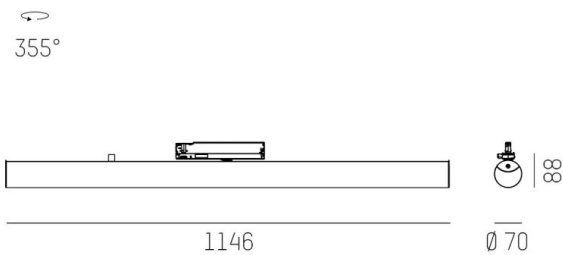

VALO

720-00832102755b

VALO TRACK TRACK SPOTLIGHT WITH 3 PH ADAPTER made of aluminium, white, similar to RAL 9016, PMMA cover light output direct / indirect, swiveling 355°, with converter, max. 700mA, dimmability: Smart bluetooth, adapter/ceiling base white, IP20

DRAWING

TECHNICAL DETAILS

System perform. [W]	26
Bulb type	LED
Luminous flux [lm]	3000
Current sec. [mA]	700
Colour temp. [K]	3500K
CRI	>90
Optics	PMMA diffuser
Designer	INHOUSE
Converter	with converter
Light output	direct / indirect
Voltage [V]	220-240V 50/60Hz
Material	aluminium
Length [mm]	1146
Diameter [mm]	70
IP protection class	IP20
Voltage class	protection cl. II
Shock resistance	IK02
Net weight [kg]	2,52
Colour lamp	white
RAL	9016
Colour adapter/ceiling base	white
EAN-Number	9010506841794
Lifetime [h]	L80 B10 50 000
Energy efficiency cl.	E
No. of luminaires B16A	50

LIGHT DISTRIBUTION CURVE

The values are rated values. Power and luminous flux are initially subject to a tolerance of +/- 10%. Colour temperature tolerance: +/- 150 K. The values apply to an ambient temperature of 25°C unless otherwise specified.