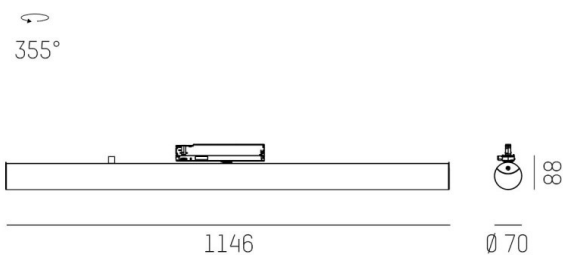

VALO

720-00832102755p

VALO TRACK TRACK SPOTLIGHT WITH 3 PH ADAPTER made of aluminium, white, similar to RAL 9016, PMMA cover light output direct / indirect, swiveling 355°, with converter, max. 700mA, dimmability: Pulse-DALI, adapter/ceiling base white, IP20

DRAWING

TECHNICAL DETAILS

System perform. [W]	26
Bulb type	LED
Luminous flux [lm]	3000
Current sec. [mA]	700
Colour temp. [K]	3500K
CRI	>90
Optics	PMMA diffuser
Designer	INHOUSE
Converter	with converter
Light output	direct / indirect
Voltage [V]	220-240V 50/60Hz
Material	aluminium
Length [mm]	1146
Diameter [mm]	70
IP protection class	IP20
Voltage class	protection cl. II
Shock resistance	IK02
Net weight [kg]	1,73
Colour lamp	white
RAL	9016
Colour adapter/ceiling base	white
EAN-Number	9010506841756
Lifetime [h]	L80 B10 50 000
Energy efficiency cl.	E
No. of luminaires B16A	50

LIGHT DISTRIBUTION CURVE

The values are rated values. Power and luminous flux are initially subject to a tolerance of +/- 10%. Colour temperature tolerance: +/- 150 K. The values apply to an ambient temperature of 25°C unless otherwise specified.