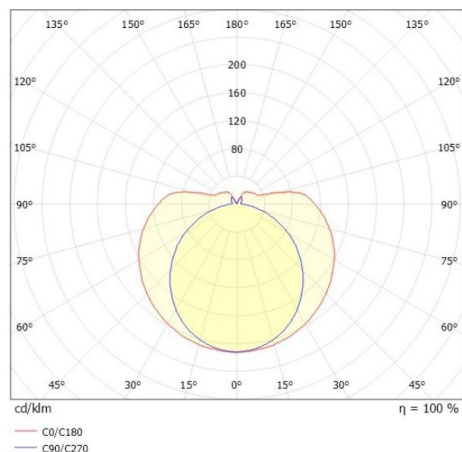

VALO

720-00832102755p

VALO TRACK TRACK SPOTLIGHT WITH 3 PH ADAPTER made of aluminium, white, similar to RAL 9016, PMMA cover light output direct / indirect, swiveling 355°, with converter, max. 700mA, dimmability: Pulse-DALI, adapter/ceiling base white, IP20

DRAWING

TECHNICAL DETAILS

System perform. [W]	26
Bulb type	LED
Luminous flux [lm]	3000
Current sec. [mA]	700
Colour temp. [K]	3500K
CRI	>90
Optics	PMMA diffuser
Designer	INHOUSE
Converter	with converter
Light output	direct / indirect
Voltage [V]	220-240V 50/60Hz
Material	aluminium
Length [mm]	1146
Diameter [mm]	70
IP protection class	IP20
Voltage class	protection cl. II
Shock resistance	IK02
Net weight [kg]	1,73
Colour lamp	white
RAL	9016
Colour adapter/ceiling base	white
EAN-Number	9010506841756
Lifetime [h]	L80 B10 50 000
Energy efficiency cl.	E
No. of luminaires B16A	50

LIGHT DISTRIBUTION CURVE

The values are rated values. Power and luminous flux are initially subject to a tolerance of +/- 10%. Colour temperature tolerance: +/- 150 K. The values apply to an ambient temperature of 25°C unless otherwise specified.