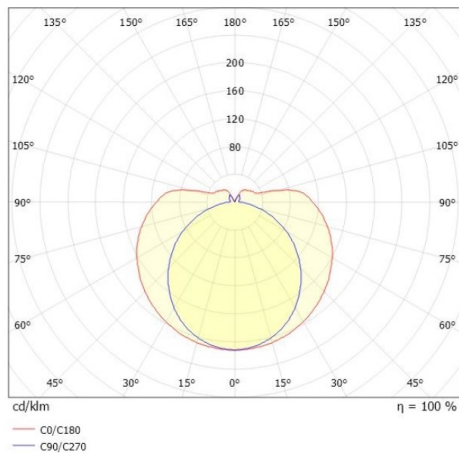

VALO

720-008321029550

VALO TRACK TRACK SPOTLIGHT WITH 3 PH ADAPTER made of aluminium, white, similar to RAL 9016, PMMA cover light output direct / indirect, swiveling 355°, with converter, max. 700mA, dimmability: not dimmable, adapter/ceiling base white, IP20

DRAWING

TECHNICAL DETAILS

| | |
|-----------------------------|-------------------|
| System perform. [W] | 26 |
| Bulb type | LED |
| Luminous flux [lm] | 3000 |
| Current sec. [mA] | 700 |
| Colour temp. [K] | 3000K |
| CRI | >90 |
| Optics | PMMA diffuser |
| Designer | INHOUSE |
| Converter | with converter |
| Dimming | not dimmable |
| Light output | direct / indirect |
| Voltage [V] | 220-240V 50/60Hz |
| Material | aluminium |
| Length [mm] | 1146 |
| Diameter [mm] | 70 |
| IP protection class | IP20 |
| Voltage class | protection cl. II |
| Shock resistance | IK02 |
| Net weight [kg] | 1,68 |
| Colour lamp | white |
| RAL | 9016 |
| Colour adapter/ceiling base | white |
| EAN-Number | 9010506841725 |
| Lifetime [h] | L80 B10 50 000 |
| Energy efficiency cl. | E |
| No. of luminaires B16A | 35 |

LIGHT DISTRIBUTION CURVE

The values are rated values. Power and luminous flux are initially subject to a tolerance of +/- 10%. Colour temperature tolerance: +/- 150 K. The values apply to an ambient temperature of 25°C unless otherwise specified.