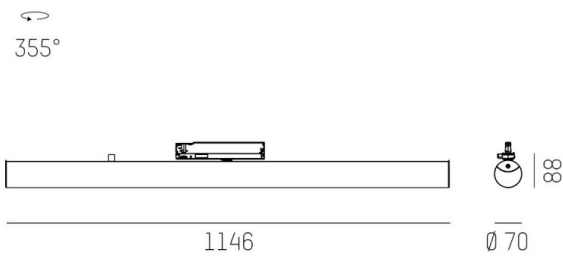

VALO

720-008321029550

VALO TRACK TRACK SPOTLIGHT WITH 3 PH ADAPTER made of aluminium, white, similar to RAL 9016, PMMA cover light output direct / indirect, swiveling 355°, with converter, max. 700mA, dimmability: not dimmable, adapter/ceiling base white, IP20

DRAWING

TECHNICAL DETAILS

| | |
|-----------------------------|-------------------|
| System perform. [W] | 26 |
| Bulb type | LED |
| Luminous flux [lm] | 3000 |
| Current sec. [mA] | 700 |
| Colour temp. [K] | 3000K |
| CRI | >90 |
| Optics | PMMA diffuser |
| Designer | INHOUSE |
| Converter | with converter |
| Dimming | not dimmable |
| Light output | direct / indirect |
| Voltage [V] | 220-240V 50/60Hz |
| Material | aluminium |
| Length [mm] | 1146 |
| Diameter [mm] | 70 |
| IP protection class | IP20 |
| Voltage class | protection cl. II |
| Shock resistance | IK02 |
| Net weight [kg] | 1,68 |
| Colour lamp | white |
| RAL | 9016 |
| Colour adapter/ceiling base | white |
| EAN-Number | 9010506841725 |
| Lifetime [h] | L80 B10 50 000 |
| Energy efficiency cl. | E |
| No. of luminaires B16A | 35 |

LIGHT DISTRIBUTION CURVE

The values are rated values. Power and luminous flux are initially subject to a tolerance of +/- 10%. Colour temperature tolerance: +/- 150 K. The values apply to an ambient temperature of 25°C unless otherwise specified.