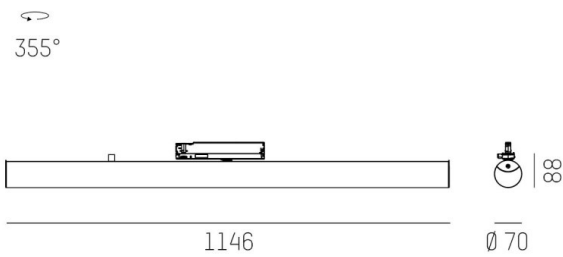

VALO

720-00832102955b

VALO TRACK TRACK SPOTLIGHT WITH 3 PH ADAPTER made of aluminium, white, similar to RAL 9016, PMMA cover light output direct / indirect, swiveling 355°, with converter, max. 700mA, dimmability: Smart bluetooth, adapter/ceiling base white, IP20

DRAWING

TECHNICAL DETAILS

| | |
|-----------------------------|-------------------|
| System perform. [W] | 26 |
| Bulb type | LED |
| Luminous flux [lm] | 3000 |
| Current sec. [mA] | 700 |
| Colour temp. [K] | 3000K |
| CRI | >90 |
| Optics | PMMA diffuser |
| Designer | INHOUSE |
| Converter | with converter |
| Light output | direct / indirect |
| Voltage [V] | 220-240V 50/60Hz |
| Material | aluminium |
| Length [mm] | 1146 |
| Diameter [mm] | 70 |
| IP protection class | IP20 |
| Voltage class | protection cl. II |
| Shock resistance | IK02 |
| Net weight [kg] | 2,52 |
| Colour lamp | white |
| RAL | 9016 |
| Colour adapter/ceiling base | white |
| EAN-Number | 9010506841800 |
| Lifetime [h] | L80 B10 50 000 |
| Energy efficiency cl. | E |
| No. of luminaires B16A | 50 |

LIGHT DISTRIBUTION CURVE

The values are rated values. Power and luminous flux are initially subject to a tolerance of +/- 10%. Colour temperature tolerance: +/- 150 K. The values apply to an ambient temperature of 25°C unless otherwise specified.