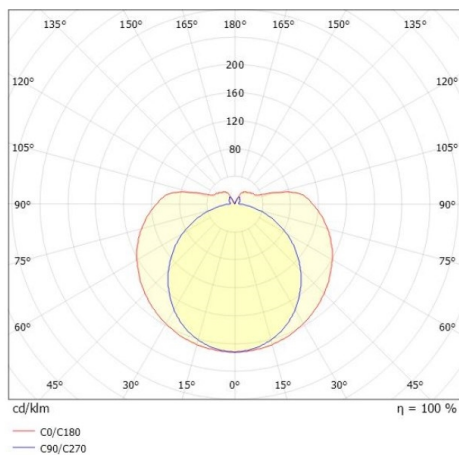

VALO

720-00832102955b

VALO TRACK TRACK SPOTLIGHT WITH 3 PH ADAPTER made of aluminium, white, similar to RAL 9016, PMMA cover light output direct / indirect, swiveling 355°, with converter, max. 700mA, dimmability: Smart bluetooth, adapter/ceiling base white, IP20

DRAWING

TECHNICAL DETAILS

| | |
|-----------------------------|-------------------|
| System perform. [W] | 26 |
| Bulb type | LED |
| Luminous flux [lm] | 3000 |
| Current sec. [mA] | 700 |
| Colour temp. [K] | 3000K |
| CRI | >90 |
| Optics | PMMA diffuser |
| Designer | INHOUSE |
| Converter | with converter |
| Light output | direct / indirect |
| Voltage [V] | 220-240V 50/60Hz |
| Material | aluminium |
| Length [mm] | 1146 |
| Diameter [mm] | 70 |
| IP protection class | IP20 |
| Voltage class | protection cl. II |
| Shock resistance | IK02 |
| Net weight [kg] | 2,52 |
| Colour lamp | white |
| RAL | 9016 |
| Colour adapter/ceiling base | white |
| EAN-Number | 9010506841800 |
| Lifetime [h] | L80 B10 50 000 |
| Energy efficiency cl. | E |
| No. of luminaires B16A | 50 |

LIGHT DISTRIBUTION CURVE

The values are rated values. Power and luminous flux are initially subject to a tolerance of +/- 10%. Colour temperature tolerance: +/- 150 K. The values apply to an ambient temperature of 25°C unless otherwise specified.