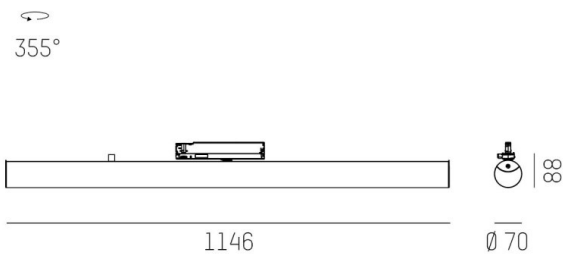

VALO

720-00832102955p

VALO TRACK TRACK SPOTLIGHT WITH 3 PH ADAPTER made of aluminium, white, similar to RAL 9016, PMMA cover light output direct / indirect, swiveling 355°, with converter, max. 700mA, dimmability: Pulse-DALI, adapter/ceiling base white, IP20

DRAWING

TECHNICAL DETAILS

System perform. [W]	26
Bulb type	LED
Luminous flux [lm]	3000
Current sec. [mA]	700
Colour temp. [K]	3000K
CRI	>90
Optics	PMMA diffuser
Designer	INHOUSE
Converter	with converter
Light output	direct / indirect
Voltage [V]	220-240V 50/60Hz
Material	aluminium
Length [mm]	1146
Diameter [mm]	70
IP protection class	IP20
Voltage class	protection cl. II
Shock resistance	IK02
Net weight [kg]	1,73
Colour lamp	white
RAL	9016
Colour adapter/ceiling base	white
EAN-Number	9010506841763
Lifetime [h]	L80 B10 50 000
Energy efficiency cl.	E
No. of luminaires B16A	50

LIGHT DISTRIBUTION CURVE

The values are rated values. Power and luminous flux are initially subject to a tolerance of +/- 10%. Colour temperature tolerance: +/- 150 K. The values apply to an ambient temperature of 25°C unless otherwise specified.