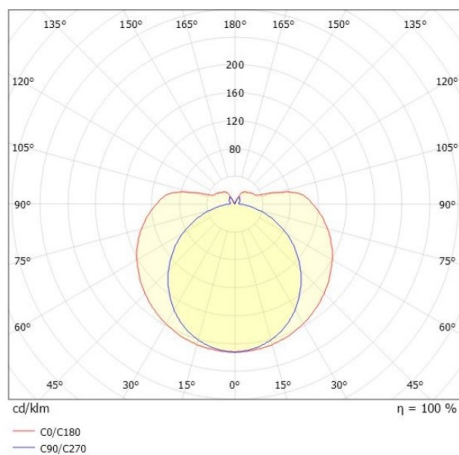

VALO

720-00832102955p

VALO TRACK TRACK SPOTLIGHT WITH 3 PH ADAPTER made of aluminium, white, similar to RAL 9016, PMMA cover light output direct / indirect, swiveling 355°, with converter, max. 700mA, dimmability: Pulse-DALI, adapter/ceiling base white, IP20

DRAWING

TECHNICAL DETAILS

System perform. [W]	26
Bulb type	LED
Luminous flux [lm]	3000
Current sec. [mA]	700
Colour temp. [K]	3000K
CRI	>90
Optics	PMMA diffuser
Designer	INHOUSE
Converter	with converter
Light output	direct / indirect
Voltage [V]	220-240V 50/60Hz
Material	aluminium
Length [mm]	1146
Diameter [mm]	70
IP protection class	IP20
Voltage class	protection cl. II
Shock resistance	IK02
Net weight [kg]	1,73
Colour lamp	white
RAL	9016
Colour adapter/ceiling base	white
EAN-Number	9010506841763
Lifetime [h]	L80 B10 50 000
Energy efficiency cl.	E
No. of luminaires B16A	50

LIGHT DISTRIBUTION CURVE

The values are rated values. Power and luminous flux are initially subject to a tolerance of +/- 10%. Colour temperature tolerance: +/- 150 K. The values apply to an ambient temperature of 25°C unless otherwise specified.