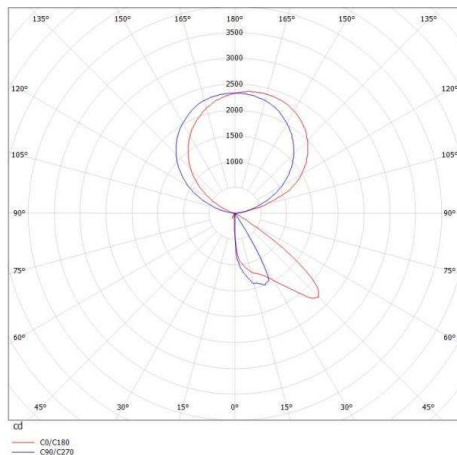

CONCEPT

723-00112011466k

CONCEPT RIGHT F FLOOR LAMP made of aluminium, black, similar to RAL 9005, microfaceted free-form reflector beam for single workplace, light output direct / indirect 30:70, UGR <19, with converter, max. 1500mA, dimmable motion daylight, with motion detector and daylight control, cable black, IP20 Membrane switch with USB connection (max.1A)

DRAWING

LIGHT DISTRIBUTION CURVE

TECHNICAL DETAILS

System perform. [W]	70
Bulb type	LED
Luminous flux [lm]	7710
Current sec. [mA]	1500
Colour temp. [K]	4000K
CRI	>80
UGR	<19
Optics	microfaceted free-form reflector
Designer	INHOUSE
Converter	with converter
Dimming	motion daylight
Motion detector	with motion detector and daylight control
Light output	direct / indirect 30:70
Beam angle [°]	für Einzelarbeitsplatz
Voltage [V]	220-240V AC/DC
Material	aluminium
Length [mm]	355
Width [mm]	131
Height [mm]	2077
IP protection class	IP20
Voltage class	protection cl. I
Net weight [kg]	10,86
Color lamp	black
RAL	9005
Electric wire	black
EAN-Number	9010506338096
Lifetime [h]	L80 B10 50 000
Energy efficiency cl.	D
No. of luminaires B16A	18

The values are rated values. Power and luminous flux are initially subject to a tolerance of +/- 10%. Colour temperature tolerance: +/- 150 K. The values apply to an ambient temperature of 25°C unless otherwise specified.