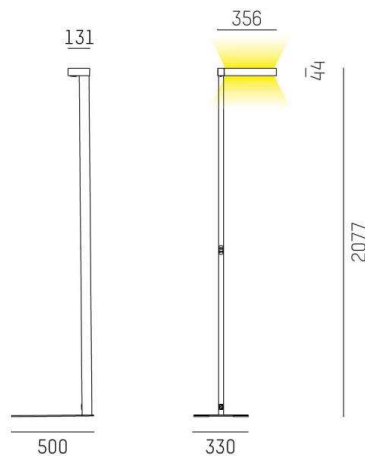

CONCEPT

723-00112011466k

CONCEPT RIGHT F FLOOR LAMP made of aluminium, black, similar to RAL 9005, microfaceted free-form reflector beam for single workplace, light output direct / indirect 30:70, UGR <19, with converter, max. 1500mA, dimmable motion daylight, with motion detector and daylight control, cable black, IP20 Membrane switch with USB connection (max.1A)

DRAWING

LIGHT DISTRIBUTION CURVE

TECHNICAL DETAILS

System perform. [W]	70
Bulb type	LED
Luminous flux [lm]	7710
Current sec. [mA]	1500
Colour temp. [K]	4000K
CRI	>80
UGR	<19
Optics	microfaceted free-form reflector
Designer	INHOUSE
Converter	with converter
Dimming	motion daylight
Motion detector	with motion detector and daylight control
Light output	direct / indirect 30:70
Beam angle [°]	für Einzelarbeitsplatz
Voltage [V]	220-240V AC/DC
Material	aluminium
Length [mm]	355
Width [mm]	131
Height [mm]	2077
IP protection class	IP20
Voltage class	protection cl. I
Net weight [kg]	10,86
Color lamp	black
RAL	9005
Electric wire	black
EAN-Number	9010506338096
Lifetime [h]	L80 B10 50 000
Energy efficiency cl.	D
No. of luminaires B16A	18

The values are rated values. Power and luminous flux are initially subject to a tolerance of +/- 10%. Colour temperature tolerance: +/- 150 K. The values apply to an ambient temperature of 25°C unless otherwise specified.