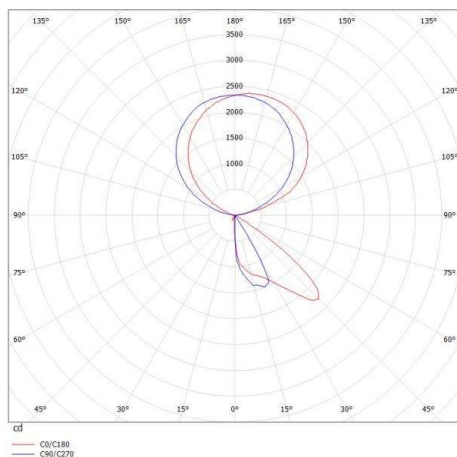

CONCEPT

723-00112011466t

CONCEPT RIGHT F FLOOR LAMP made of aluminium, black, similar to RAL 9005, microfaceted free-form reflector beam for single workplace, light output direct / indirect 30:70, UGR <19, with converter, max. 1500mA, dimmable Push Dim, cable black, IP20 Membrane switch with USB connection (max.1A)

DRAWING

LIGHT DISTRIBUTION CURVE

TECHNICAL DETAILS

System perform. [W]	70
Bulb type	LED
Luminous flux [lm]	7710
Current sec. [mA]	1500
Colour temp. [K]	4000K
CRI	>80
UGR	<19
Optics	microfaceted free-form reflector
Designer	INHOUSE
Converter	with converter
Light output	direct / indirect 30:70
Beam angle [°]	für Einzelarbeitsplatz
Voltage [V]	220-240V AC/DC
Material	aluminium
Length [mm]	355
Width [mm]	131
Height [mm]	2077
IP protection class	IP20
Voltage class	protection cl. I
Net weight [kg]	10,59
Color lamp	black
RAL	9005
Electric wire	black
EAN-Number	9010506308358
Lifetime [h]	L80 B10 50 000
Energy efficiency cl.	D
No. of luminaires B16A	24

The values are rated values. Power and luminous flux are initially subject to a tolerance of +/- 10%. Colour temperature tolerance: +/- 150 K. The values apply to an ambient temperature of 25°C unless otherwise specified.