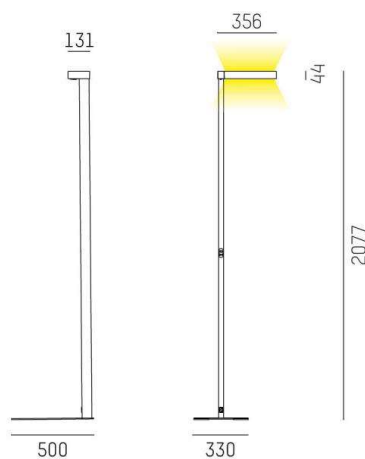

CONCEPT

723-00112011466t

CONCEPT RIGHT F FLOOR LAMP made of aluminium, black, similar to RAL 9005, microfaceted free-form reflector beam for single workplace, light output direct / indirect 30:70, UGR <19, with converter, max. 1500mA, dimmable Push Dim, cable black, IP20 Membrane switch with USB connection (max.1A)

DRAWING

LIGHT DISTRIBUTION CURVE

TECHNICAL DETAILS

System perform. [W]	70
Bulb type	LED
Luminous flux [lm]	7710
Current sec. [mA]	1500
Colour temp. [K]	4000K
CRI	>80
UGR	<19
Optics	microfaceted free-form reflector
Designer	INHOUSE
Converter	with converter
Light output	direct / indirect 30:70
Beam angle [°]	für Einzelarbeitsplatz
Voltage [V]	220-240V AC/DC
Material	aluminium
Length [mm]	355
Width [mm]	131
Height [mm]	2077
IP protection class	IP20
Voltage class	protection cl. I
Net weight [kg]	10,59
Color lamp	black
RAL	9005
Electric wire	black
EAN-Number	9010506308358
Lifetime [h]	L80 B10 50 000
Energy efficiency cl.	D
No. of luminaires B16A	24

The values are rated values. Power and luminous flux are initially subject to a tolerance of +/- 10%. Colour temperature tolerance: +/- 150 K. The values apply to an ambient temperature of 25°C unless otherwise specified.