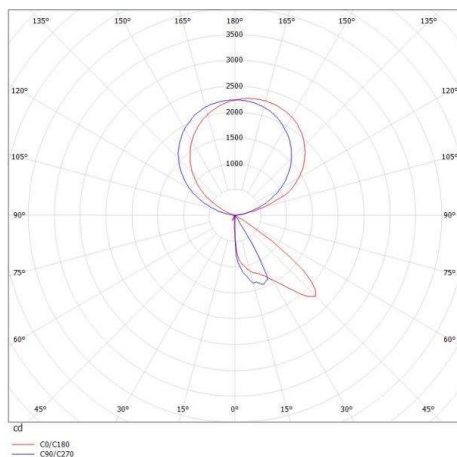

CONCEPT

723-001120119550

CONCEPT RIGHT F FLOOR LAMP made of aluminium, white, similar to RAL 9016, microfaceted free-form reflector beam for single workplace, light output direct / indirect 30:70, UGR <19, with converter, max. 1500mA, dimmable not dimmable, cable black, IP20 Membrane switch with USB connection (max.1A)

DRAWING

LIGHT DISTRIBUTION CURVE

TECHNICAL DETAILS

System perform. [W]	70
Bulb type	LED
Luminous flux [lm]	7400
Current sec. [mA]	1500
Colour temp. [K]	3000K
CRI	>80
UGR	<19
Optics	microfaceted free-form reflector
Designer	INHOUSE
Converter	with converter
Dimming	not dimmable
Light output	direct / indirect 30:70
Beam angle [°]	für Einzelarbeitsplatz
Voltage [V]	220-240V AC/DC
Material	aluminium
Length [mm]	355
Width [mm]	131
Height [mm]	2077
IP protection class	IP20
Voltage class	protection cl. I
Net weight [kg]	10,62
Color lamp	white
RAL	9016
Electric wire	black
EAN-Number	9010506308303
Lifetime [h]	L80 B10 50 000
Energy efficiency cl.	D
No. of luminaires B16A	24

The values are rated values. Power and luminous flux are initially subject to a tolerance of +/- 10%. Colour temperature tolerance: +/- 150 K. The values apply to an ambient temperature of 25°C unless otherwise specified.