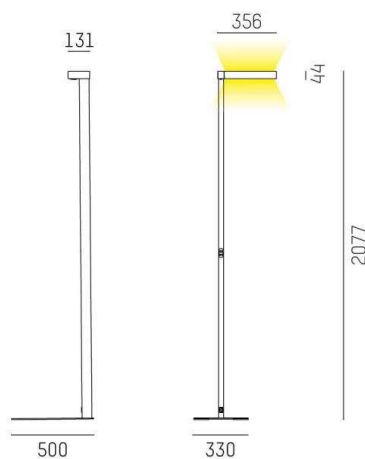

CONCEPT

723-001120119550

CONCEPT RIGHT F FLOOR LAMP made of aluminium, white, similar to RAL 9016, microfaceted free-form reflector beam for single workplace, light output direct / indirect 30:70, UGR <19, with converter, max. 1500mA, dimmable not dimmable, cable black, IP20 Membrane switch with USB connection (max.1A)

DRAWING

LIGHT DISTRIBUTION CURVE

TECHNICAL DETAILS

System perform. [W]	70
Bulb type	LED
Luminous flux [lm]	7400
Current sec. [mA]	1500
Colour temp. [K]	3000K
CRI	>80
UGR	<19
Optics	microfaceted free-form reflector
Designer	INHOUSE
Converter	with converter
Dimming	not dimmable
Light output	direct / indirect 30:70
Beam angle [°]	für Einzelarbeitsplatz
Voltage [V]	220-240V AC/DC
Material	aluminium
Length [mm]	355
Width [mm]	131
Height [mm]	2077
IP protection class	IP20
Voltage class	protection cl. I
Net weight [kg]	10,62
Color lamp	white
RAL	9016
Electric wire	black
EAN-Number	9010506308303
Lifetime [h]	L80 B10 50 000
Energy efficiency cl.	D
No. of luminaires B16A	24

The values are rated values. Power and luminous flux are initially subject to a tolerance of +/- 10%. Colour temperature tolerance: +/- 150 K. The values apply to an ambient temperature of 25°C unless otherwise specified.