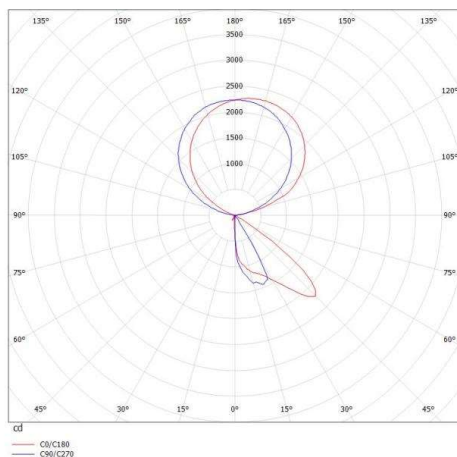

CONCEPT

723-00112011966m

CONCEPT RIGHT F FLOOR LAMP made of aluminium, black, similar to RAL 9005, microfaceted free-form reflector beam for single workplace, light output direct / indirect 30:70, UGR <19, with converter, max. 1500mA, dimmable motion swarm, with motion detector, day light control and swarm function, cable black, IP20

DRAWING

LIGHT DISTRIBUTION CURVE

TECHNICAL DETAILS

System perform. [W]	70
Bulb type	LED
Luminous flux [lm]	7400
Current sec. [mA]	1500
Colour temp. [K]	3000K
CRI	>80
UGR	<19
Optics	microfaceted free-form reflector
Designer	INHOUSE
Converter	with converter
Motion detector	with motion detector, day light control and swarm function
Light output	direct / indirect 30:70
Beam angle [°]	für Einzelarbeitsplatz
Voltage [V]	220-240V AC/DC
Material	aluminium
Length [mm]	355
Width [mm]	131
Height [mm]	2077
IP protection class	IP20
Voltage class	protection cl. I
Net weight [kg]	10,23
Color lamp	black
RAL	9005
Electric wire	black
EAN-Number	9010506308402
Lifetime [h]	L80 B10 50 000
Energy efficiency cl.	D
No. of luminaires B16A	18

The values are rated values. Power and luminous flux are initially subject to a tolerance of +/- 10%. Colour temperature tolerance: +/- 150 K. The values apply to an ambient temperature of 25°C unless otherwise specified.