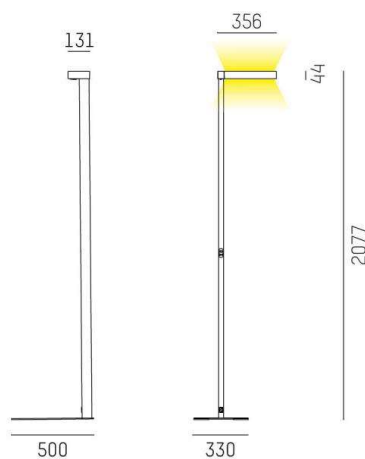

CONCEPT

723-00112011966m

CONCEPT RIGHT F FLOOR LAMP made of aluminium, black, similar to RAL 9005, microfaceted free-form reflector beam for single workplace, light output direct / indirect 30:70, UGR <19, with converter, max. 1500mA, dimmable motion swarm, with motion detector, day light control and swarm function, cable black, IP20

DRAWING

LIGHT DISTRIBUTION CURVE

TECHNICAL DETAILS

System perform. [W]	70
Bulb type	LED
Luminous flux [lm]	7400
Current sec. [mA]	1500
Colour temp. [K]	3000K
CRI	>80
UGR	<19
Optics	microfaceted free-form reflector
Designer	INHOUSE
Converter	with converter
Motion detector	with motion detector, day light control and swarm function
Light output	direct / indirect 30:70
Beam angle [°]	für Einzelarbeitsplatz
Voltage [V]	220-240V AC/DC
Material	aluminium
Length [mm]	355
Width [mm]	131
Height [mm]	2077
IP protection class	IP20
Voltage class	protection cl. I
Net weight [kg]	10,23
Color lamp	black
RAL	9005
Electric wire	black
EAN-Number	9010506308402
Lifetime [h]	L80 B10 50 000
Energy efficiency cl.	D
No. of luminaires B16A	18

The values are rated values. Power and luminous flux are initially subject to a tolerance of +/- 10%. Colour temperature tolerance: +/- 150 K. The values apply to an ambient temperature of 25°C unless otherwise specified.