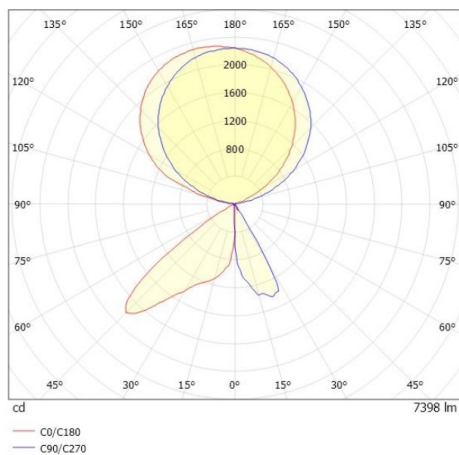

CONCEPT

723-10111011955m

CONCEPT LEFT F FLOOR LAMP made of aluminium, white, similar to RAL 9016, microfaceted free-form reflector beam for single workplace, light output direct / indirect 30:70, UGR <19, with converter, max. 1500mA, dimmability: motion swarm, with motion detector, day light control and swarm function, cable black, IP20 out of the box mode - with activated daylight control and motion detection

DRAWING

TECHNICAL DETAILS

System perform. [W]	70
Bulb type	LED
Luminous flux [lm]	7400
Current sec. [mA]	1500
Colour temp. [K]	3000K
CRI	>80
UGR	<19
Optics	microfaceted free-form reflector
Designer	INHOUSE
Converter	with converter
Dimming	motion swarm
Motion detector	with motion detector, day light control and swarm function
Light output	direct / indirect 30:70
Beam angle [°]	für Einzelarbeitsplatz
Voltage [V]	220-240V AC/DC
Material	aluminium
Length [mm]	355
Width [mm]	131
Height [mm]	2077
IP protection class	IP20
Voltage class	protection cl. I
Net weight [kg]	12,32
Colour lamp	white
RAL	9016
Electric wire	black
EAN-Number	9010506849370
Lifetime [h]	L80 B10 50 000
Energy efficiency cl.	D
No. of luminaires B16A	18

LIGHT DISTRIBUTION CURVE

The values are rated values. Power and luminous flux are initially subject to a tolerance of +/- 10%. Colour temperature tolerance: +/- 150 K. The values apply to an ambient temperature of 25°C unless otherwise specified.