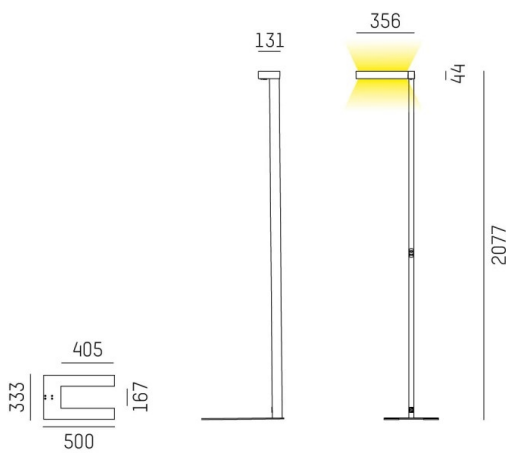

CONCEPT

723-10111011955m

CONCEPT LEFT F FLOOR LAMP made of aluminium, white, similar to RAL 9016, microfaceted free-form reflector beam for single workplace, light output direct / indirect 30:70, UGR <19, with converter, max. 1500mA, dimmability: motion swarm, with motion detector, day light control and swarm function, cable black, IP20 out of the box mode - with activated daylight control and motion detection

DRAWING

TECHNICAL DETAILS

System perform. [W]	70
Bulb type	LED
Luminous flux [lm]	7400
Current sec. [mA]	1500
Colour temp. [K]	3000K
CRI	>80
UGR	<19
Optics	microfaceted free-form reflector
Designer	INHOUSE
Converter	with converter
Dimming	motion swarm
Motion detector	with motion detector, day light control and swarm function
Light output	direct / indirect 30:70
Beam angle [°]	für Einzelarbeitsplatz
Voltage [V]	220-240V AC/DC
Material	aluminium
Length [mm]	355
Width [mm]	131
Height [mm]	2077
IP protection class	IP20
Voltage class	protection cl. I
Net weight [kg]	12,32
Colour lamp	white
RAL	9016
Electric wire	black
EAN-Number	9010506849370
Lifetime [h]	L80 B10 50 000
Energy efficiency cl.	D
No. of luminaires B16A	18

LIGHT DISTRIBUTION CURVE

The values are rated values. Power and luminous flux are initially subject to a tolerance of +/- 10%. Colour temperature tolerance: +/- 150 K. The values apply to an ambient temperature of 25°C unless otherwise specified.