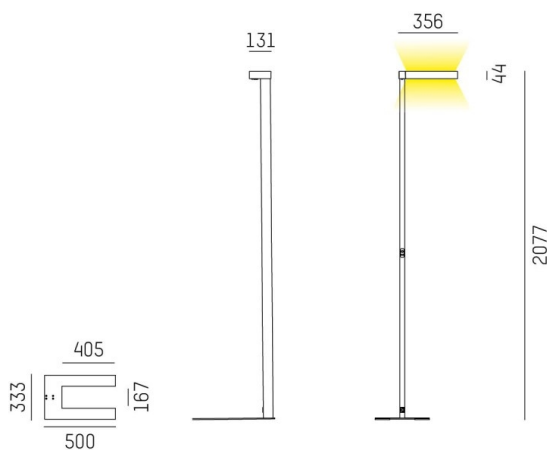

CONCEPT

723-10112011455m

CONCEPT RIGHT F FLOOR LAMP made of aluminium, white, similar to RAL 9016, microfaceted free-form reflector beam for single workplace, light output direct / indirect 30:70, UGR <19, with converter, max. 1500mA, dimmability: motion swarm, with motion detector, day light control and swarm function, cable black, IP20 out of the box mode - with activated daylight control and motion detection

DRAWING

TECHNICAL DETAILS

System perform. [W]	70
Bulb type	LED
Luminous flux [lm]	7710
Current sec. [mA]	1500
Colour temp. [K]	4000K
CRI	>80
UGR	<19
Optics	microfaceted free-form reflector
Designer	INHOUSE
Converter	with converter
Dimming	motion swarm
Motion detector	with motion detector, day light control and swarm function
Light output	direct / indirect 30:70
Beam angle [°]	für Einzelarbeitsplatz
Voltage [V]	220-240V AC/DC
Material	aluminium
Length [mm]	355
Width [mm]	131
Height [mm]	2077
IP protection class	IP20
Voltage class	protection cl. I
Net weight [kg]	12,44
Colour lamp	white
RAL	9016
Electric wire	black
EAN-Number	9010506849394
Lifetime [h]	L80 B10 50 000
Energy efficiency cl.	D
No. of luminaires B16A	18

LIGHT DISTRIBUTION CURVE

The values are rated values. Power and luminous flux are initially subject to a tolerance of +/- 10%. Colour temperature tolerance: +/- 150 K. The values apply to an ambient temperature of 25°C unless otherwise specified.