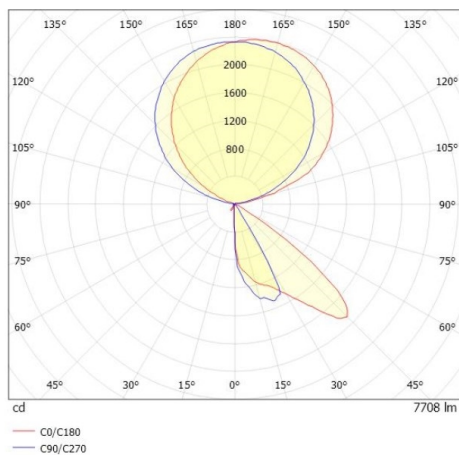

CONCEPT

723-10112011455m

CONCEPT RIGHT F FLOOR LAMP made of aluminium, white, similar to RAL 9016, microfaceted free-form reflector beam for single workplace, light output direct / indirect 30:70, UGR <19, with converter, max. 1500mA, dimmability: motion swarm, with motion detector, day light control and swarm function, cable black, IP20 out of the box mode - with activated daylight control and motion detection

DRAWING

TECHNICAL DETAILS

System perform. [W]	70
Bulb type	LED
Luminous flux [lm]	7710
Current sec. [mA]	1500
Colour temp. [K]	4000K
CRI	>80
UGR	<19
Optics	microfaceted free-form reflector
Designer	INHOUSE
Converter	with converter
Dimming	motion swarm
Motion detector	with motion detector, day light control and swarm function
Light output	direct / indirect 30:70
Beam angle [°]	für Einzelarbeitsplatz
Voltage [V]	220-240V AC/DC
Material	aluminium
Length [mm]	355
Width [mm]	131
Height [mm]	2077
IP protection class	IP20
Voltage class	protection cl. I
Net weight [kg]	12,44
Colour lamp	white
RAL	9016
Electric wire	black
EAN-Number	9010506849394
Lifetime [h]	L80 B10 50 000
Energy efficiency cl.	D
No. of luminaires B16A	18

LIGHT DISTRIBUTION CURVE

The values are rated values. Power and luminous flux are initially subject to a tolerance of +/- 10%. Colour temperature tolerance: +/- 150 K. The values apply to an ambient temperature of 25°C unless otherwise specified.