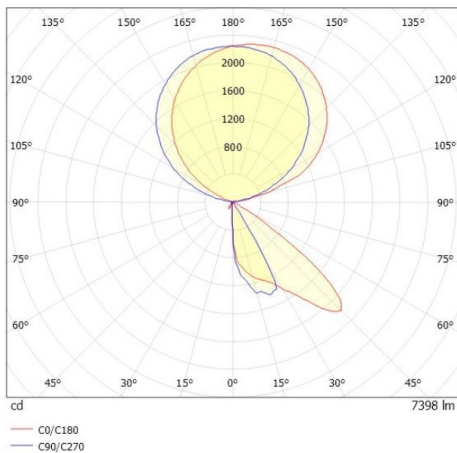

CONCEPT

723-10112011955m

CONCEPT RIGHT F FLOOR LAMP made of aluminium, white, similar to RAL 9016, microfaceted free-form reflector beam for single workplace, light output direct / indirect 30:70, UGR <19, with converter, max. 1500mA, dimmability: motion swarm, with motion detector, day light control and swarm function, cable black, IP20 out of the box mode - with activated daylight control and motion detection

DRAWING

TECHNICAL DETAILS

System perform. [W]	70
Bulb type	LED
Luminous flux [lm]	7400
Current sec. [mA]	1500
Colour temp. [K]	3000K
CRI	>80
UGR	<19
Optics	microfaceted free-form reflector
Designer	INHOUSE
Converter	with converter
Dimming	motion swarm
Motion detector	with motion detector, day light control and swarm function
Light output	direct / indirect 30:70
Beam angle [°]	für Einzelarbeitsplatz
Voltage [V]	220-240V AC/DC
Material	aluminium
Length [mm]	355
Width [mm]	131
Height [mm]	2077
IP protection class	IP20
Voltage class	protection cl. I
Net weight [kg]	12,44
Colour lamp	white
RAL	9016
Electric wire	black
EAN-Number	9010506849417
Lifetime [h]	L80 B10 50 000
Energy efficiency cl.	D
No. of luminaires B16A	18

LIGHT DISTRIBUTION CURVE

The values are rated values. Power and luminous flux are initially subject to a tolerance of +/- 10%. Colour temperature tolerance: +/- 150 K. The values apply to an ambient temperature of 25°C unless otherwise specified.