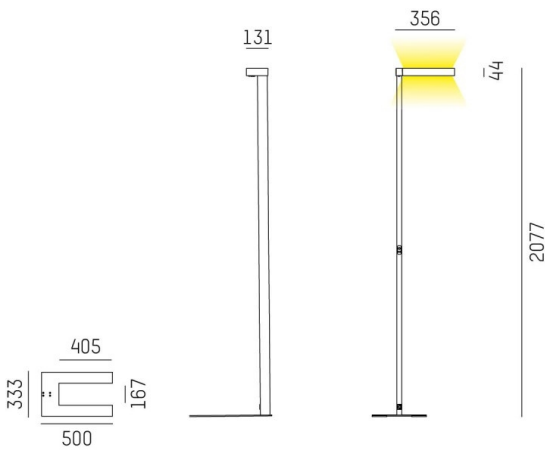

CONCEPT

723-10112011955m

CONCEPT RIGHT F FLOOR LAMP made of aluminium, white, similar to RAL 9016, microfaceted free-form reflector beam for single workplace, light output direct / indirect 30:70, UGR <19, with converter, max. 1500mA, dimmability: motion swarm, with motion detector, day light control and swarm function, cable black, IP20 out of the box mode - with activated daylight control and motion detection

DRAWING

TECHNICAL DETAILS

System perform. [W]	70
Bulb type	LED
Luminous flux [lm]	7400
Current sec. [mA]	1500
Colour temp. [K]	3000K
CRI	>80
UGR	<19
Optics	microfaceted free-form reflector
Designer	INHOUSE
Converter	with converter
Dimming	motion swarm
Motion detector	with motion detector, day light control and swarm function
Light output	direct / indirect 30:70
Beam angle [°]	für Einzelarbeitsplatz
Voltage [V]	220-240V AC/DC
Material	aluminium
Length [mm]	355
Width [mm]	131
Height [mm]	2077
IP protection class	IP20
Voltage class	protection cl. I
Net weight [kg]	12,44
Colour lamp	white
RAL	9016
Electric wire	black
EAN-Number	9010506849417
Lifetime [h]	L80 B10 50 000
Energy efficiency cl.	D
No. of luminaires B16A	18

LIGHT DISTRIBUTION CURVE

The values are rated values. Power and luminous flux are initially subject to a tolerance of +/- 10%. Colour temperature tolerance: +/- 150 K. The values apply to an ambient temperature of 25°C unless otherwise specified.