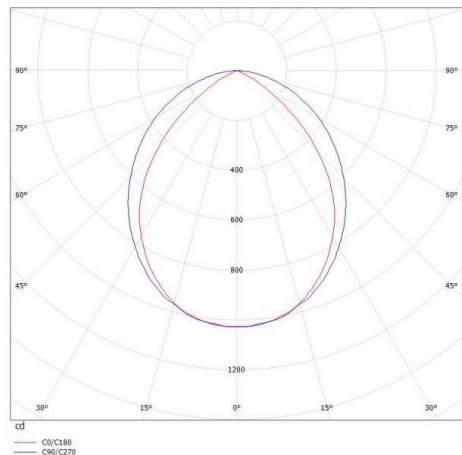

LOG OUT 2.1

728-102033113660

LOG OUT 2.1 BINA SD SURFACE MOUNTED CEILING LUMINAIRE made of die-cast aluminium, black, similar to RAL 9005, decor black, satined PMMA opal diffuser light output direct, with converter, dimmability: not dimmable, through wiring 3x1,5mm², IP20 ball-impact resistant according to DIN 18032

DRAWING

TECHNICAL DETAILS

System perform. [W]	24
Bulb type	LED
Luminous flux [lm]	2190
Colour temp. [K]	2700K
CRI	>80
Optics	PMMA opal diffuser
Designer	INHOUSE
Converter	with converter
Dimming	not dimmable
Light output	direct
Voltage [V]	220-240V 50/60Hz
Through wiring	3x1,5mm ²
Material	die-cast aluminium
Length [mm]	850
Width [mm]	76
Height [mm]	90
IP protection class	IP20
Voltage class	protection cl. I
Shock resistance	IK06
Net weight [kg]	3,59
Colour lamp	black
RAL	9005
Colour decor	black
EAN-Number	9010506162240
Lifetime [h]	L80 B10 50 000
Energy efficiency cl.	D
No. of luminaires B16A	50

LIGHT DISTRIBUTION CURVE

The values are rated values. Power and luminous flux are initially subject to a tolerance of +/- 10%. Colour temperature tolerance: +/- 150 K. The values apply to an ambient temperature of 25°C unless otherwise specified.