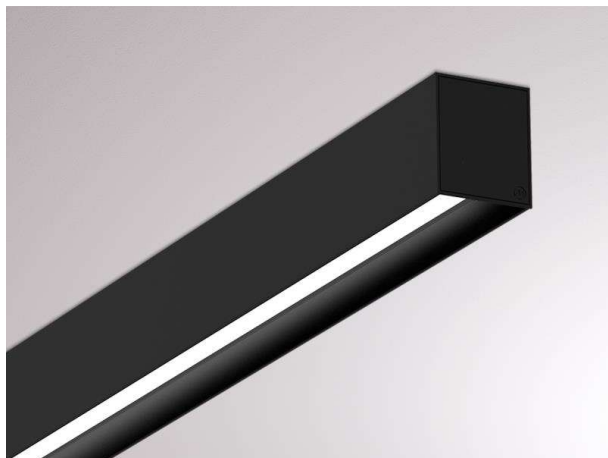

LOG OUT 2.1

728-102033113660

LOG OUT 2.1 BINA SD SURFACE MOUNTED CEILING LUMINAIRE made of die-cast aluminium, black, similar to RAL 9005, decor black, satined PMMA opal diffuser light output direct, with converter, dimmability: not dimmable, through wiring 3x1,5mm², IP20 ball-impact resistant according to DIN 18032

DRAWING

TECHNICAL DETAILS

System perform. [W]	24
Bulb type	LED
Luminous flux [lm]	2190
Colour temp. [K]	2700K
CRI	>80
Optics	PMMA opal diffuser
Designer	INHOUSE
Converter	with converter
Dimming	not dimmable
Light output	direct
Voltage [V]	220-240V 50/60Hz
Through wiring	3x1,5mm ²
Material	die-cast aluminium
Length [mm]	850
Width [mm]	76
Height [mm]	90
IP protection class	IP20
Voltage class	protection cl. I
Shock resistance	IK06
Net weight [kg]	3,59
Colour lamp	black
RAL	9005
Colour decor	black
EAN-Number	9010506162240
Lifetime [h]	L80 B10 50 000
Energy efficiency cl.	D
No. of luminaires B16A	50