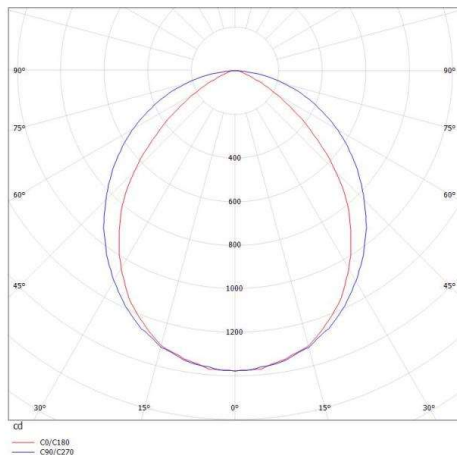

LOG OUT 2.1

728-102033114650

LOG OUT 2.1 BINA SD SURFACE MOUNTED CEILING LUMINAIRE made of die-cast aluminium, black, similar to RAL 9005, decor white, satined PMMA opal diffuser light output direct, with converter, dimmability: not dimmable, through wiring 3x1,5mm², IP20 ball-impact resistant according to DIN 18032

DRAWING

TECHNICAL DETAILS

System perform. [W]	24
Bulb type	LED
Luminous flux [lm]	3090
Colour temp. [K]	4000K
CRI	>80
Optics	PMMA opal diffuser
Designer	INHOUSE
Converter	with converter
Dimming	not dimmable
Light output	direct
Voltage [V]	220-240V 50/60Hz
Through wiring	3x1,5mm²
Material	die-cast aluminium
Length [mm]	850
Width [mm]	76
Height [mm]	90
IP protection class	IP20
Voltage class	protection cl. I
Shock resistance	IK06
Net weight [kg]	3,56
Colour lamp	black
RAL	9005
Colour decor	white
EAN-Number	9010506162349
Lifetime [h]	L80 B10 50 000
Energy efficiency cl.	D
No. of luminaires B16A	50

LIGHT DISTRIBUTION CURVE

The values are rated values. Power and luminous flux are initially subject to a tolerance of +/- 10%. Colour temperature tolerance: +/- 150 K. The values apply to an ambient temperature of 25°C unless otherwise specified.