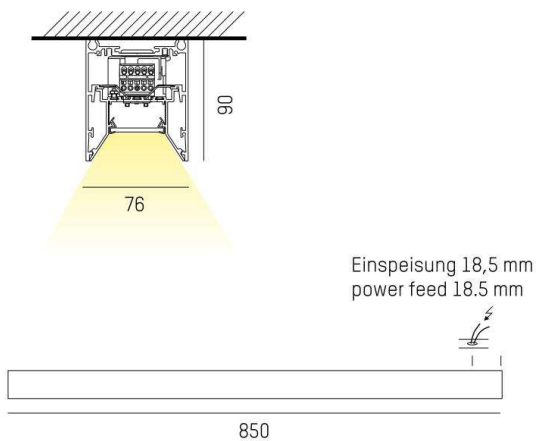

LOG OUT 2.1

728-102033114650

LOG OUT 2.1 BINA SD SURFACE MOUNTED CEILING LUMINAIRE made of die-cast aluminium, black, similar to RAL 9005, decor white, satined PMMA opal diffuser light output direct, with converter, dimmability: not dimmable, through wiring 3x1,5mm², IP20 ball-impact resistant according to DIN 18032

DRAWING

TECHNICAL DETAILS

System perform. [W]	24
Bulb type	LED
Luminous flux [lm]	3090
Colour temp. [K]	4000K
CRI	>80
Optics	PMMA opal diffuser
Designer	INHOUSE
Converter	with converter
Dimming	not dimmable
Light output	direct
Voltage [V]	220-240V 50/60Hz
Through wiring	3x1,5mm²
Material	die-cast aluminium
Length [mm]	850
Width [mm]	76
Height [mm]	90
IP protection class	IP20
Voltage class	protection cl. I
Shock resistance	IK06
Net weight [kg]	3,56
Colour lamp	black
RAL	9005
Colour decor	white
EAN-Number	9010506162349
Lifetime [h]	L80 B10 50 000
Energy efficiency cl.	D
No. of luminaires B16A	50

LIGHT DISTRIBUTION CURVE

The values are rated values. Power and luminous flux are initially subject to a tolerance of +/- 10%. Colour temperature tolerance: +/- 150 K. The values apply to an ambient temperature of 25°C unless otherwise specified.