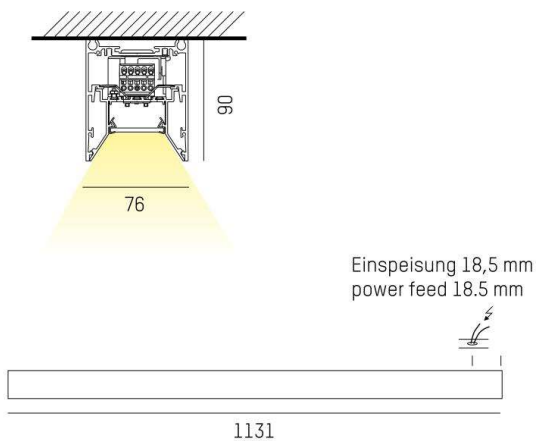

LOG OUT 2.1

728-102041113650

LOG OUT 2.1 BINA SD SURFACE MOUNTED CEILING LUMINAIRE made of die-cast aluminium, black, similar to RAL 9005, decor white, satined PMMA opal diffuser light output direct, with converter, dimmability: not dimmable, through wiring 3x1,5mm², IP20 ball-impact resistant according to DIN 18032

DRAWING

TECHNICAL DETAILS

System perform. [W]	16
Bulb type	LED
Luminous flux [lm]	1990
Colour temp. [K]	2700K
CRI	>80
Optics	PMMA opal diffuser
Designer	INHOUSE
Converter	with converter
Dimming	not dimmable
Light output	direct
Voltage [V]	220-240V 50/60Hz
Through wiring	3x1,5mm²
Material	die-cast aluminium
Length [mm]	1131
Width [mm]	76
Height [mm]	90
IP protection class	IP20
Voltage class	protection cl. I
Shock resistance	IK06
Net weight [kg]	4,48
Colour lamp	black
RAL	9005
Colour decor	white
EAN-Number	9010506156881
Lifetime [h]	L80 B10 50 000
Energy efficiency cl.	D
No. of luminaires B16A	50

LIGHT DISTRIBUTION CURVE

The values are rated values. Power and luminous flux are initially subject to a tolerance of +/- 10%. Colour temperature tolerance: +/- 150 K. The values apply to an ambient temperature of 25°C unless otherwise specified.