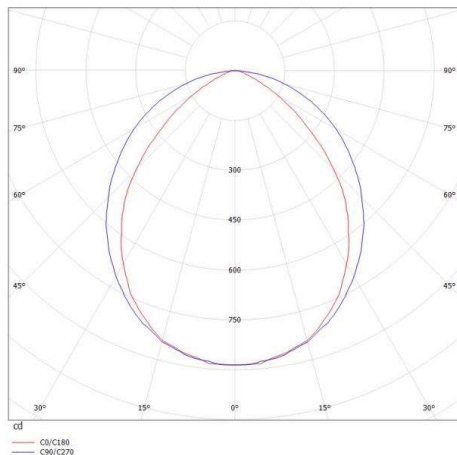

LOG OUT 2.1

728-102041113650

LOG OUT 2.1 BINA SD SURFACE MOUNTED CEILING LUMINAIRE made of die-cast aluminium, black, similar to RAL 9005, decor white, satined PMMA opal diffuser light output direct, with converter, dimmability: not dimmable, through wiring 3x1,5mm², IP20 ball-impact resistant according to DIN 18032

DRAWING

TECHNICAL DETAILS

System perform. [W]	16
Bulb type	LED
Luminous flux [lm]	1990
Colour temp. [K]	2700K
CRI	>80
Optics	PMMA opal diffuser
Designer	INHOUSE
Converter	with converter
Dimming	not dimmable
Light output	direct
Voltage [V]	220-240V 50/60Hz
Through wiring	3x1,5mm²
Material	die-cast aluminium
Length [mm]	1131
Width [mm]	76
Height [mm]	90
IP protection class	IP20
Voltage class	protection cl. I
Shock resistance	IK06
Net weight [kg]	4,48
Colour lamp	black
RAL	9005
Colour decor	white
EAN-Number	9010506156881
Lifetime [h]	L80 B10 50 000
Energy efficiency cl.	D
No. of luminaires B16A	50

LIGHT DISTRIBUTION CURVE

The values are rated values. Power and luminous flux are initially subject to a tolerance of +/- 10%. Colour temperature tolerance: +/- 150 K. The values apply to an ambient temperature of 25°C unless otherwise specified.