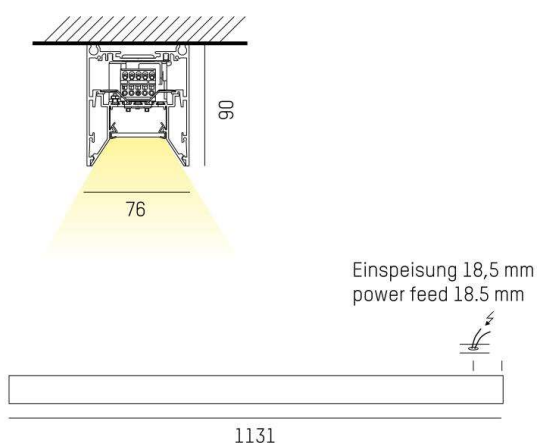

LOG OUT 2.1

728-102041113660

LOG OUT 2.1 BINA SD SURFACE MOUNTED CEILING LUMINAIRE made of die-cast aluminium, black, similar to RAL 9005, decor black, satined PMMA opal diffuser light output direct, with converter, dimmability: not dimmable, through wiring 3x1,5mm², IP20 ball-impact resistant according to DIN 18032

DRAWING

LIGHT DISTRIBUTION CURVE

TECHNICAL DETAILS

System perform. [W]	16
Bulb type	LED
Luminous flux [lm]	1510
Colour temp. [K]	2700K
CRI	>80
Optics	PMMA opal diffuser
Designer	INHOUSE
Converter	with converter
Dimming	not dimmable
Light output	direct
Voltage [V]	220-240V 50/60Hz
Through wiring	3x1,5mm ²
Material	die-cast aluminium
Length [mm]	1131
Width [mm]	76
Height [mm]	90
IP protection class	IP20
Voltage class	protection cl. I
Shock resistance	IK06
Net weight [kg]	4,52
Colour lamp	black
RAL	9005
Colour decor	black
EAN-Number	9010506154047
Lifetime [h]	L80 B10 50 000
Energy efficiency cl.	D
No. of luminaires B16A	50

The values are rated values. Power and luminous flux are initially subject to a tolerance of +/- 10%. Colour temperature tolerance: +/- 150 K. The values apply to an ambient temperature of 25°C unless otherwise specified.