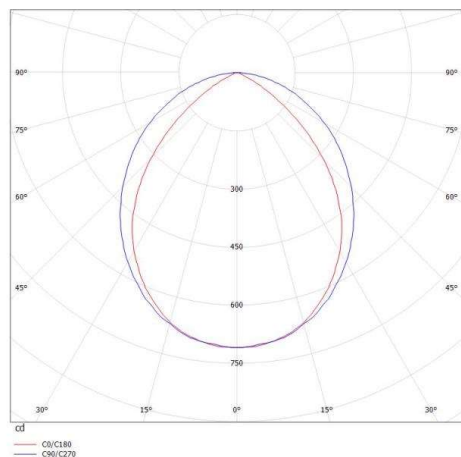

LOG OUT 2.1

728-102041113660

LOG OUT 2.1 BINA SD SURFACE MOUNTED CEILING LUMINAIRE made of die-cast aluminium, black, similar to RAL 9005, decor black, satined PMMA opal diffuser light output direct, with converter, dimmability: not dimmable, through wiring 3x1,5mm², IP20 ball-impact resistant according to DIN 18032

DRAWING

LIGHT DISTRIBUTION CURVE

TECHNICAL DETAILS

System perform. [W]	16
Bulb type	LED
Luminous flux [lm]	1510
Colour temp. [K]	2700K
CRI	>80
Optics	PMMA opal diffuser
Designer	INHOUSE
Converter	with converter
Dimming	not dimmable
Light output	direct
Voltage [V]	220-240V 50/60Hz
Through wiring	3x1,5mm ²
Material	die-cast aluminium
Length [mm]	1131
Width [mm]	76
Height [mm]	90
IP protection class	IP20
Voltage class	protection cl. I
Shock resistance	IK06
Net weight [kg]	4,52
Colour lamp	black
RAL	9005
Colour decor	black
EAN-Number	9010506154047
Lifetime [h]	L80 B10 50 000
Energy efficiency cl.	D
No. of luminaires B16A	50