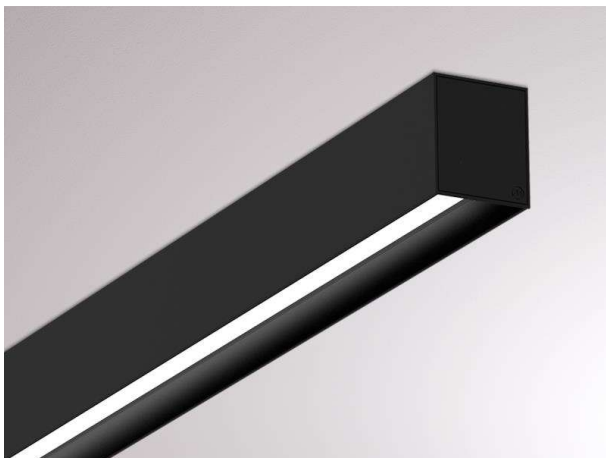

LOG OUT 2.1

728-102041113660

LOG OUT 2.1 BINA SD SURFACE MOUNTED CEILING LUMINAIRE made of die-cast aluminium, black, similar to RAL 9005, decor black, satined PMMA opal diffuser light output direct, with converter, dimmability: not dimmable, through wiring 3x1,5mm², IP20 ball-impact resistant according to DIN 18032

DRAWING

LIGHT DISTRIBUTION CURVE

TECHNICAL DETAILS

System perform. [W]	16
Bulb type	LED
Luminous flux [lm]	1510
Colour temp. [K]	2700K
CRI	>80
Optics	PMMA opal diffuser
Designer	INHOUSE
Converter	with converter
Dimming	not dimmable
Light output	direct
Voltage [V]	220-240V 50/60Hz
Through wiring	3x1,5mm ²
Material	die-cast aluminium
Length [mm]	1131
Width [mm]	76
Height [mm]	90
IP protection class	IP20
Voltage class	protection cl. I
Shock resistance	IK06
Net weight [kg]	4,52
Colour lamp	black
RAL	9005
Colour decor	black
EAN-Number	9010506154047
Lifetime [h]	L80 B10 50 000
Energy efficiency cl.	D
No. of luminaires B16A	50