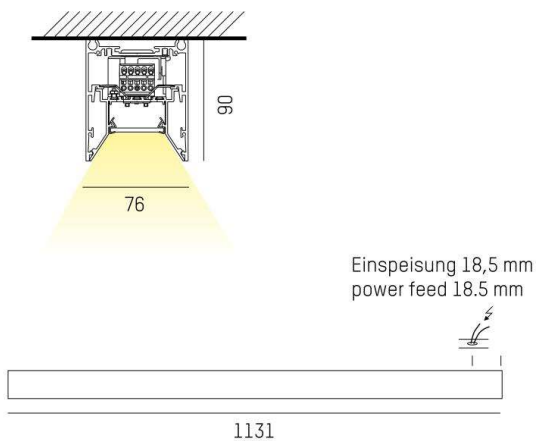

LOG OUT 2.1

728-102041119660

LOG OUT 2.1 BINA SD SURFACE MOUNTED CEILING LUMINAIRE made of die-cast aluminium, black, similar to RAL 9005, decor black, satined PMMA opal diffuser light output direct, with converter, dimmability: not dimmable, through wiring 3x1,5mm², IP20 ball-impact resistant according to DIN 18032

DRAWING

TECHNICAL DETAILS

System perform. [W]	16
Bulb type	LED
Luminous flux [lm]	1560
Colour temp. [K]	3000K
CRI	>80
Optics	PMMA opal diffuser
Designer	INHOUSE
Converter	with converter
Dimming	not dimmable
Light output	direct
Voltage [V]	220-240V 50/60Hz
Through wiring	3x1,5mm²
Material	die-cast aluminium
Length [mm]	1131
Width [mm]	76
Height [mm]	90
IP protection class	IP20
Voltage class	protection cl. I
Shock resistance	IK06
Net weight [kg]	4,52
Colour lamp	black
RAL	9005
Colour decor	black
EAN-Number	9010506154740
Lifetime [h]	L80 B10 50 000
Energy efficiency cl.	D
No. of luminaires B16A	50

LIGHT DISTRIBUTION CURVE

The values are rated values. Power and luminous flux are initially subject to a tolerance of +/- 10%. Colour temperature tolerance: +/- 150 K. The values apply to an ambient temperature of 25°C unless otherwise specified.