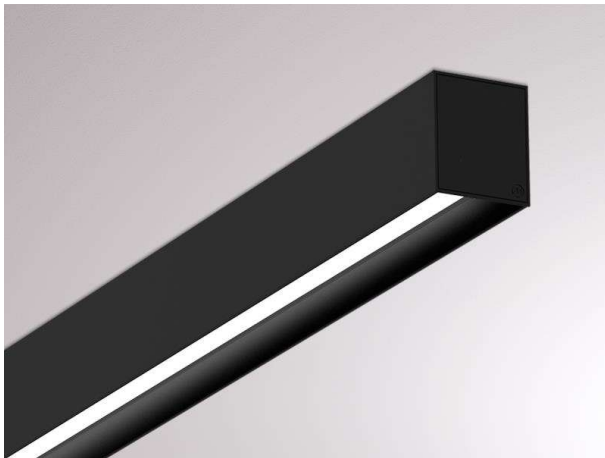

LOG OUT 2.1

728-102041119660

LOG OUT 2.1 BINA SD SURFACE MOUNTED CEILING LUMINAIRE made of die-cast aluminium, black, similar to RAL 9005, decor black, satined PMMA opal diffuser light output direct, with converter, dimmability: not dimmable, through wiring 3x1,5mm², IP20 ball-impact resistant according to DIN 18032

DRAWING

TECHNICAL DETAILS

System perform. [W]	16
Bulb type	LED
Luminous flux [lm]	1560
Colour temp. [K]	3000K
CRI	>80
Optics	PMMA opal diffuser
Designer	INHOUSE
Converter	with converter
Dimming	not dimmable
Light output	direct
Voltage [V]	220-240V 50/60Hz
Through wiring	3x1,5mm²
Material	die-cast aluminium
Length [mm]	1131
Width [mm]	76
Height [mm]	90
IP protection class	IP20
Voltage class	protection cl. I
Shock resistance	IK06
Net weight [kg]	4,52
Colour lamp	black
RAL	9005
Colour decor	black
EAN-Number	9010506154740
Lifetime [h]	L80 B10 50 000
Energy efficiency cl.	D
No. of luminaires B16A	50