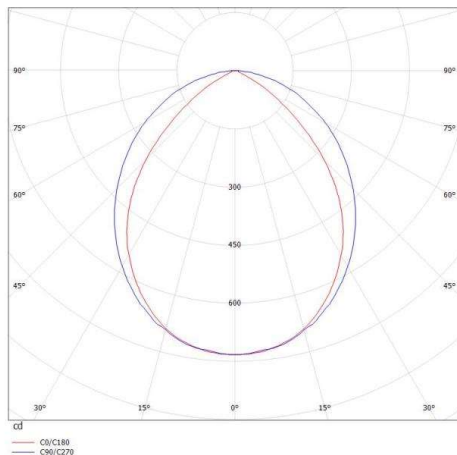

LOG OUT 2.1

728-102041119660

LOG OUT 2.1 BINA SD SURFACE MOUNTED CEILING LUMINAIRE made of die-cast aluminium, black, similar to RAL 9005, decor black, satined PMMA opal diffuser light output direct, with converter, dimmability: not dimmable, through wiring 3x1,5mm², IP20 ball-impact resistant according to DIN 18032

DRAWING

TECHNICAL DETAILS

System perform. [W]	16
Bulb type	LED
Luminous flux [lm]	1560
Colour temp. [K]	3000K
CRI	>80
Optics	PMMA opal diffuser
Designer	INHOUSE
Converter	with converter
Dimming	not dimmable
Light output	direct
Voltage [V]	220-240V 50/60Hz
Through wiring	3x1,5mm²
Material	die-cast aluminium
Length [mm]	1131
Width [mm]	76
Height [mm]	90
IP protection class	IP20
Voltage class	protection cl. I
Shock resistance	IK06
Net weight [kg]	4,52
Colour lamp	black
RAL	9005
Colour decor	black
EAN-Number	9010506154740
Lifetime [h]	L80 B10 50 000
Energy efficiency cl.	D
No. of luminaires B16A	50

LIGHT DISTRIBUTION CURVE

The values are rated values. Power and luminous flux are initially subject to a tolerance of +/- 10%. Colour temperature tolerance: +/- 150 K. The values apply to an ambient temperature of 25°C unless otherwise specified.