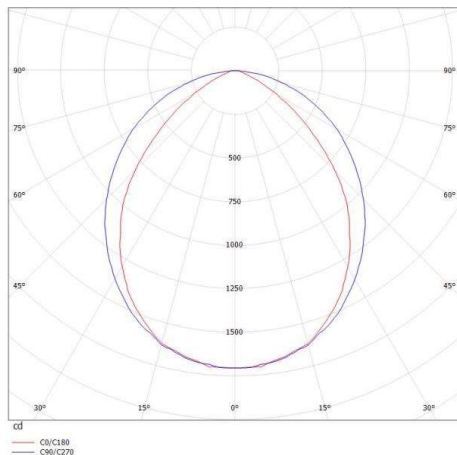

LOG OUT 2.1

728-102043113650

LOG OUT 2.1 BINA SD SURFACE MOUNTED CEILING LUMINAIRE made of die-cast aluminium, black, similar to RAL 9005, decor white, satined PMMA opal diffuser light output direct, with converter, dimmability: not dimmable, through wiring 3x1,5mm², IP20 ball-impact resistant according to DIN 18032

DRAWING

TECHNICAL DETAILS

System perform. [W]	31
Bulb type	LED
Luminous flux [lm]	3830
Colour temp. [K]	2700K
CRI	>80
Optics	PMMA opal diffuser
Designer	INHOUSE
Converter	with converter
Dimming	not dimmable
Light output	direct
Voltage [V]	220-240V 50/60Hz
Through wiring	3x1,5mm²
Material	die-cast aluminium
Length [mm]	1131
Width [mm]	76
Height [mm]	90
IP protection class	IP20
Voltage class	protection cl. I
Shock resistance	IK06
Net weight [kg]	4,48
Colour lamp	black
RAL	9005
Colour decor	white
EAN-Number	9010506162585
Lifetime [h]	L80 B10 50 000
Energy efficiency cl.	D
No. of luminaires B16A	50

LIGHT DISTRIBUTION CURVE

The values are rated values. Power and luminous flux are initially subject to a tolerance of +/- 10%. Colour temperature tolerance: +/- 150 K. The values apply to an ambient temperature of 25°C unless otherwise specified.