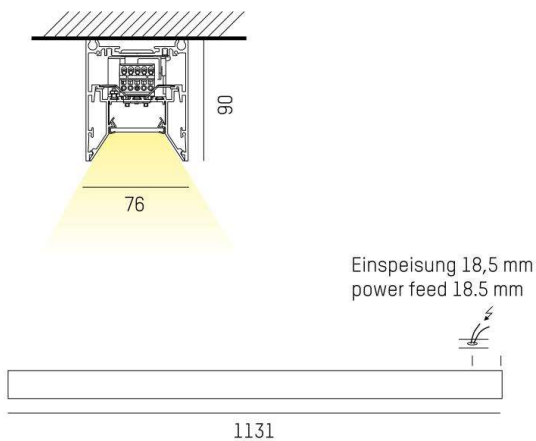

LOG OUT 2.1

728-102043113650

LOG OUT 2.1 BINA SD SURFACE MOUNTED CEILING LUMINAIRE made of die-cast aluminium, black, similar to RAL 9005, decor white, satined PMMA opal diffuser light output direct, with converter, dimmability: not dimmable, through wiring 3x1,5mm², IP20 ball-impact resistant according to DIN 18032

DRAWING

TECHNICAL DETAILS

System perform. [W]	31
Bulb type	LED
Luminous flux [lm]	3830
Colour temp. [K]	2700K
CRI	>80
Optics	PMMA opal diffuser
Designer	INHOUSE
Converter	with converter
Dimming	not dimmable
Light output	direct
Voltage [V]	220-240V 50/60Hz
Through wiring	3x1,5mm²
Material	die-cast aluminium
Length [mm]	1131
Width [mm]	76
Height [mm]	90
IP protection class	IP20
Voltage class	protection cl. I
Shock resistance	IK06
Net weight [kg]	4,48
Colour lamp	black
RAL	9005
Colour decor	white
EAN-Number	9010506162585
Lifetime [h]	L80 B10 50 000
Energy efficiency cl.	D
No. of luminaires B16A	50

LIGHT DISTRIBUTION CURVE

The values are rated values. Power and luminous flux are initially subject to a tolerance of +/- 10%. Colour temperature tolerance: +/- 150 K. The values apply to an ambient temperature of 25°C unless otherwise specified.